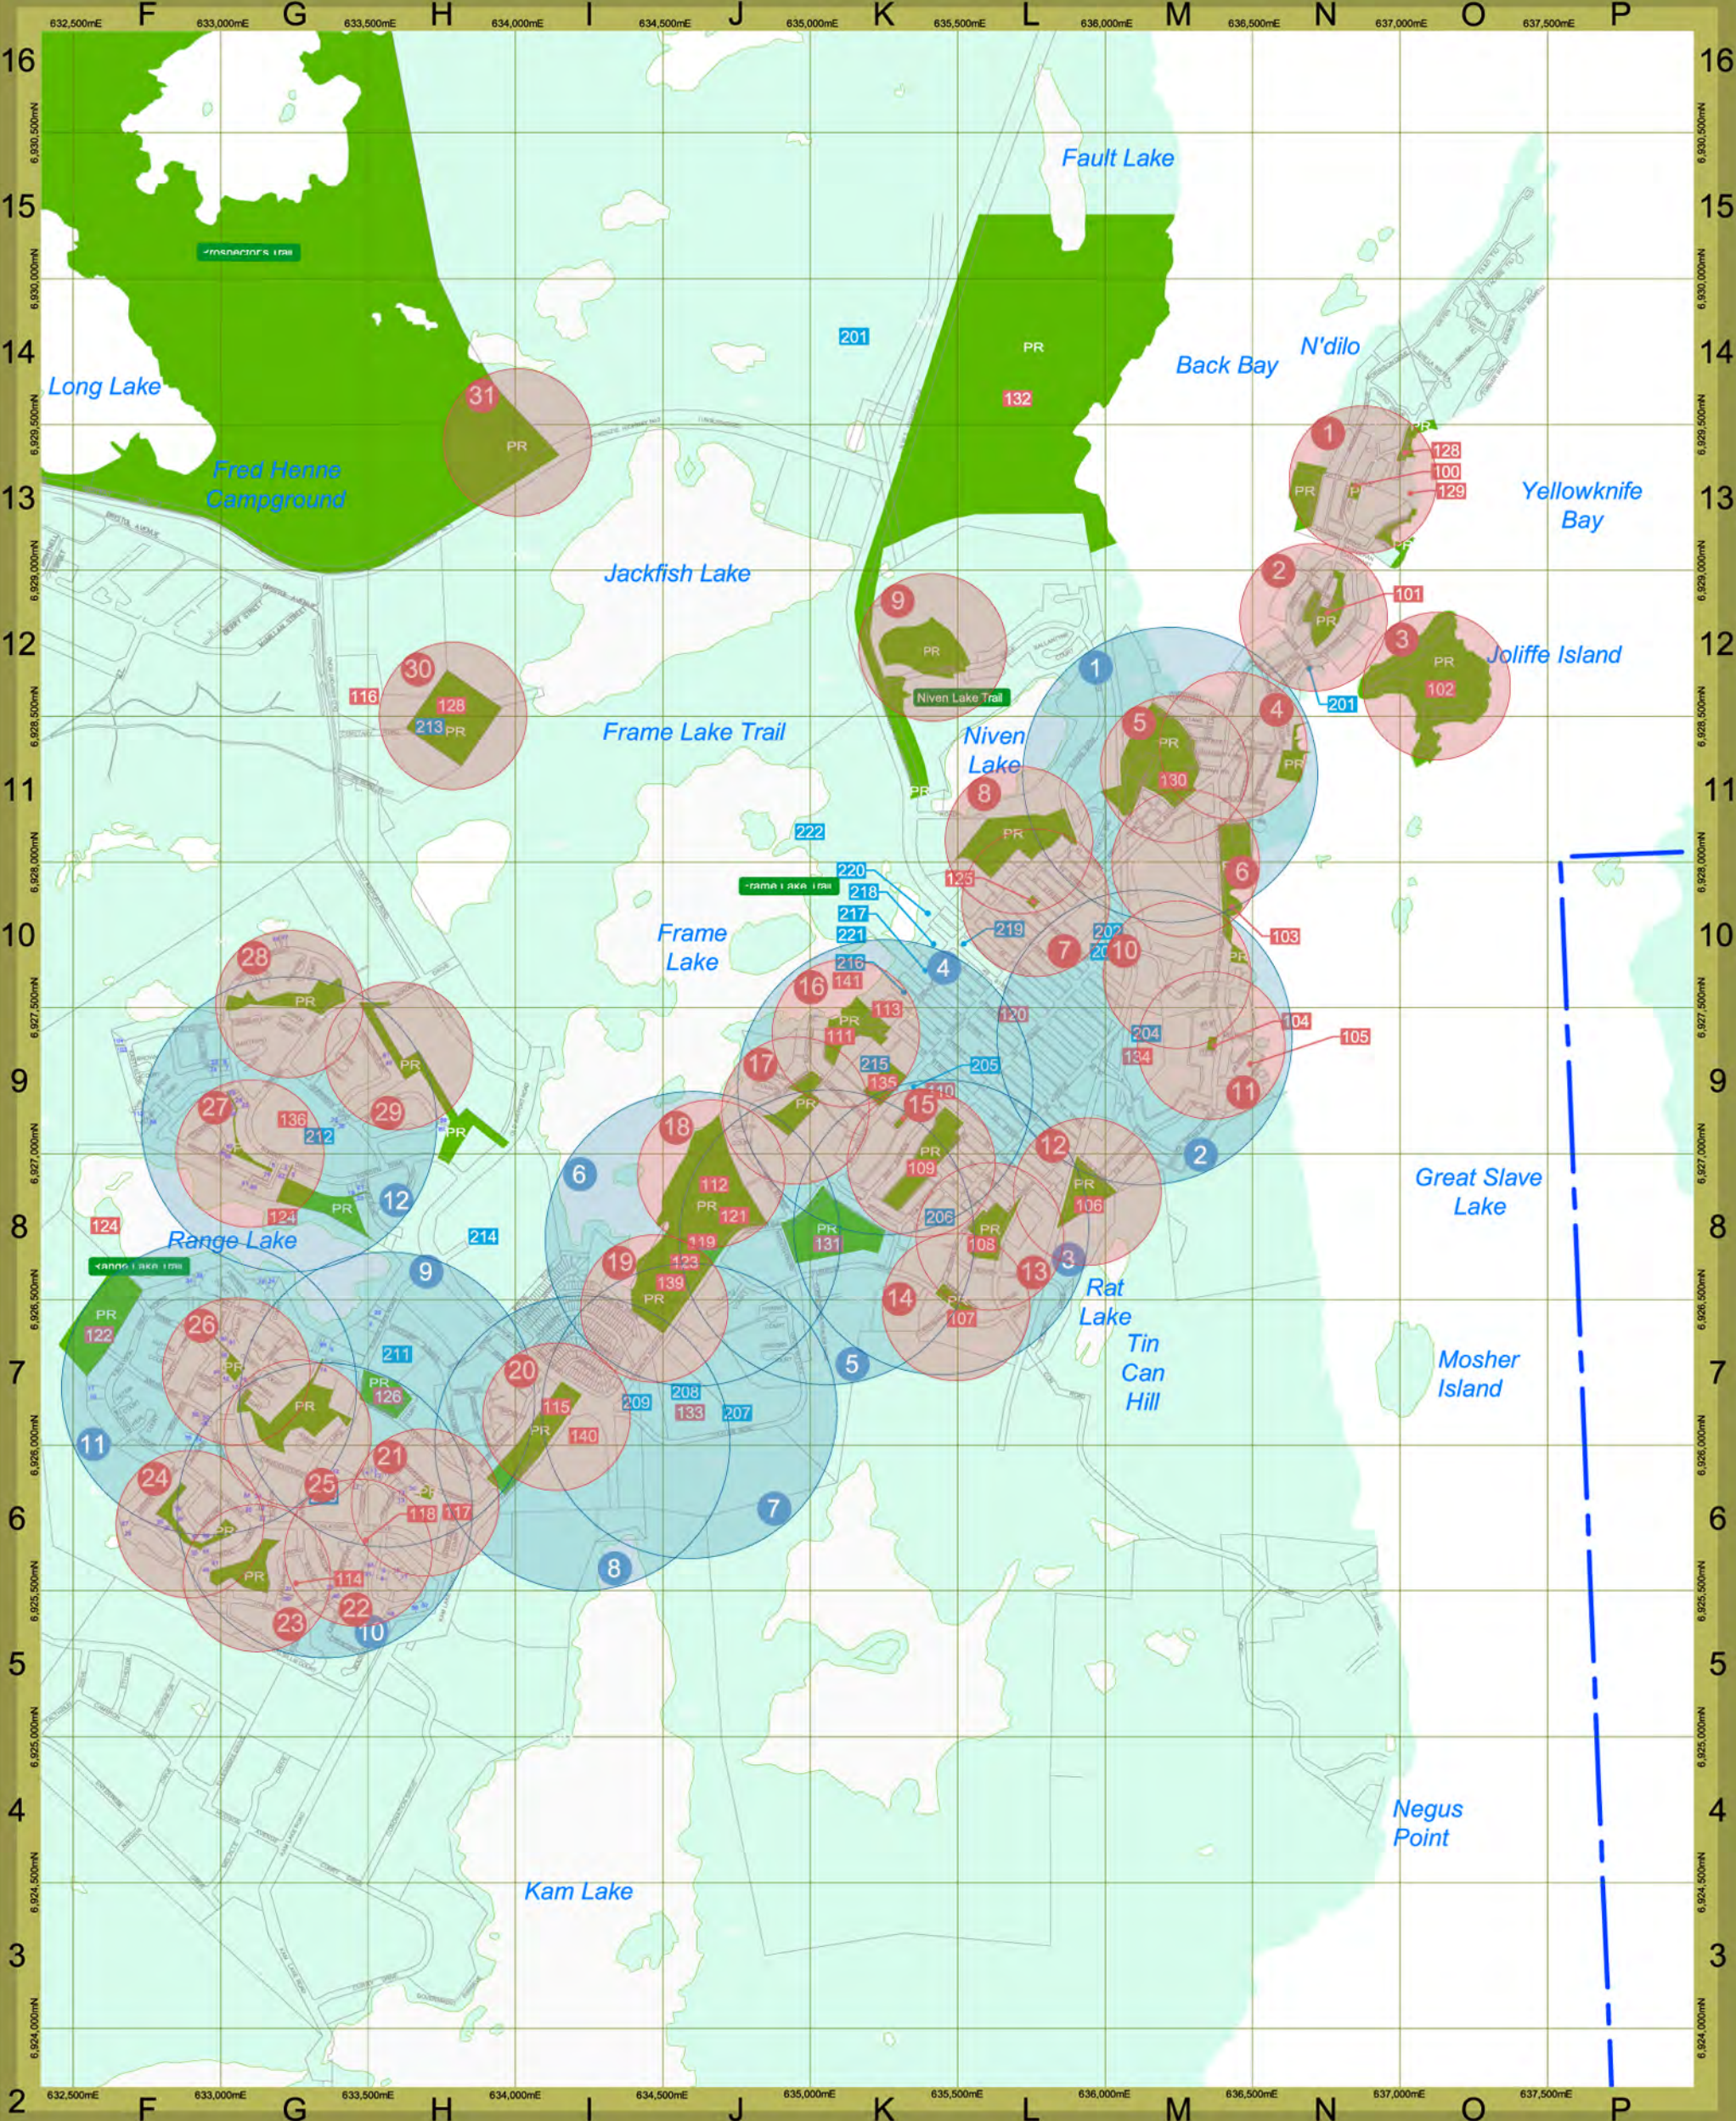

Facility Access

Community

Neighborhood

Institutional Facilities

- | | | | |
|--|---------------------------------------|-----------------------------------|---------------------------------|
| 200 Solid Waste Facility (K-14) | 206 JH Sissons School (K-9) | 212 Range Lake North School (G-9) | 218 DND (K-10) |
| 201 Municipal Boat Launch (N-12) | 207 Alain St. Cyr School (J-7) | 213 Lakeview Cemetery (H-11) | 219 Court House (L-10) |
| 202 St. Patrick High School (L-10, M-10) | 208 William McDonald School (J-7) | 214 Hospital (H-8) | 220 Visitor's Centre (K-10) |
| 203 Weledah School (L-10, M-10) | 209 Yellowknife Fire Department (I-7) | 215 Mildred Hall School (K-9) | 221 Museum (K-10) |
| 204 Sir John Franklin High School (M-9) | 210 NJ Macpherson School (G-6) | 216 City Hall (K-10) | 222 Legislative Assembly (J-11) |
| 205 Aurora College (K-9) | 211 St. Joseph School (H-7) | 217 RCMP (K-10) | |

Legend

- PR Parks and Recreational Areas
- NP Natural Preservation/Open Space
- Walking Trails
- Ski Trails
- Dog Sled Dirty Trail
- Ski/Sled Trails/Access
- Ski/Sled Off Limits
- GM Growth Management
- Capital Area
- Municipal Boundary
- Seismic Reserve

Scale: 0 to 500m