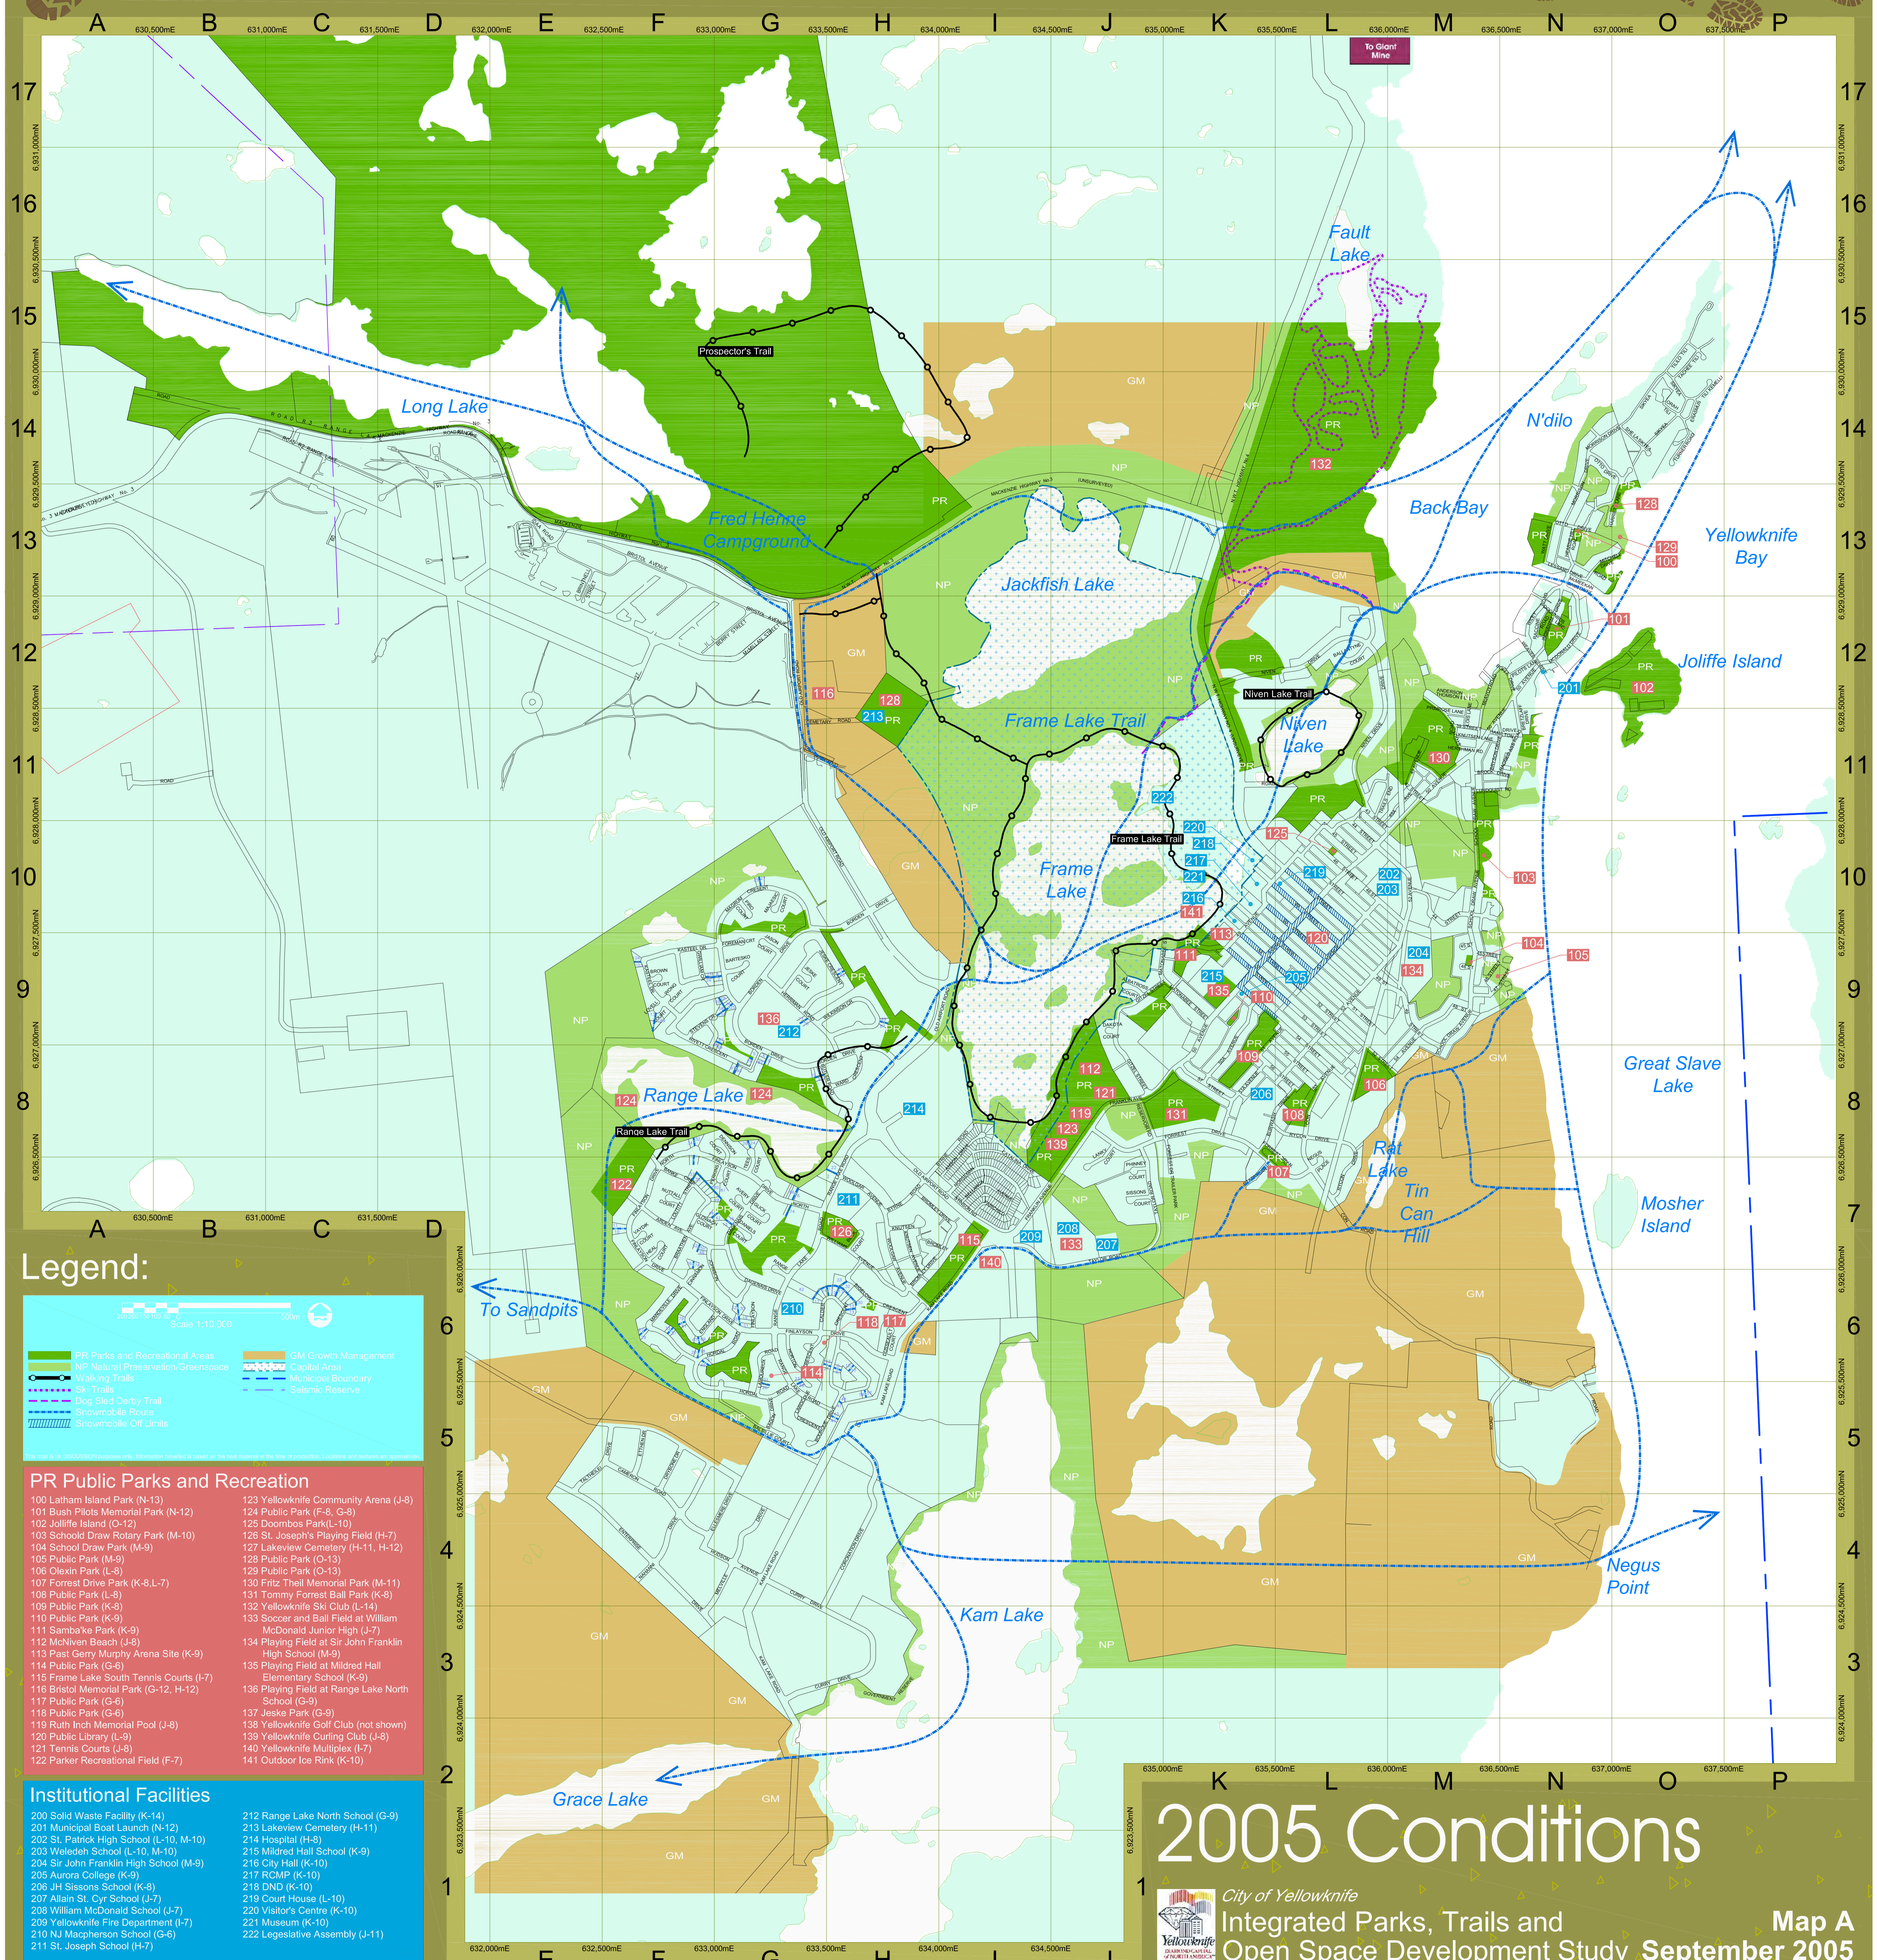

Leave Your Mark

Legend:

Scale: 1:10,000

- PR Parks and Recreational Areas
- NP Natural Preservation/Greenways
- Walking Trails
- Ski Trails
- Dog Sled Derby Trail
- Snowmobile Routes
- Snowmobile Off Limits
- GM Growth Management
- Capital Area
- Municipal Boundary
- Seasonal Reserve

PR Public Parks and Recreation	
100 Latham Island Park (N-13)	123 Yellowknife Community Arena (J-8)
101 Bush Pilots Memorial Park (N-12)	124 Public Park (F-8, G-8)
102 Joliffe Island (O-12)	125 Doombos Park (L-10)
103 School Draw Rotary Park (M-10)	126 St. Joseph's Playing Field (H-7)
104 School Draw Park (M-9)	127 Lakeview Cemetery (H-11, H-12)
105 Public Park (M-9)	128 Public Park (O-13)
106 Olexin Park (L-8)	129 Public Park (O-13)
107 Forrest Drive Park (K-8, L-7)	130 Fritz Thiel Memorial Park (M-11)
108 Public Park (L-8)	131 Tommy Forrest Ball Park (K-8)
109 Public Park (K-8)	132 Yellowknife Ski Club (L-14)
110 Public Park (K-9)	133 Soccer and Ball Field at William McDonald Junior High (J-7)
111 Samba'ke Park (K-9)	134 Playing Field at Sir John Franklin High School (M-9)
112 McNiven Beach (J-8)	135 Playing Field at Mildred Hall Elementary School (K-9)
113 Past Gerry Murphy Arena Site (K-9)	136 Playing Field at Range Lake North School (G-9)
114 Public Park (G-6)	137 Jeske Park (G-9)
115 Frame Lake South Tennis Courts (I-7)	138 Yellowknife Golf Club (not shown)
116 Bristol Memorial Park (G-12, H-12)	139 Yellowknife Curling Club (J-8)
117 Public Park (G-6)	140 Yellowknife Multiplex (I-7)
118 Public Park (G-6)	141 Outdoor Ice Rink (K-10)
119 Ruth Inch Memorial Pool (J-8)	
120 Public Library (L-9)	
121 Tennis Courts (J-8)	
122 Parker Recreational Field (F-7)	