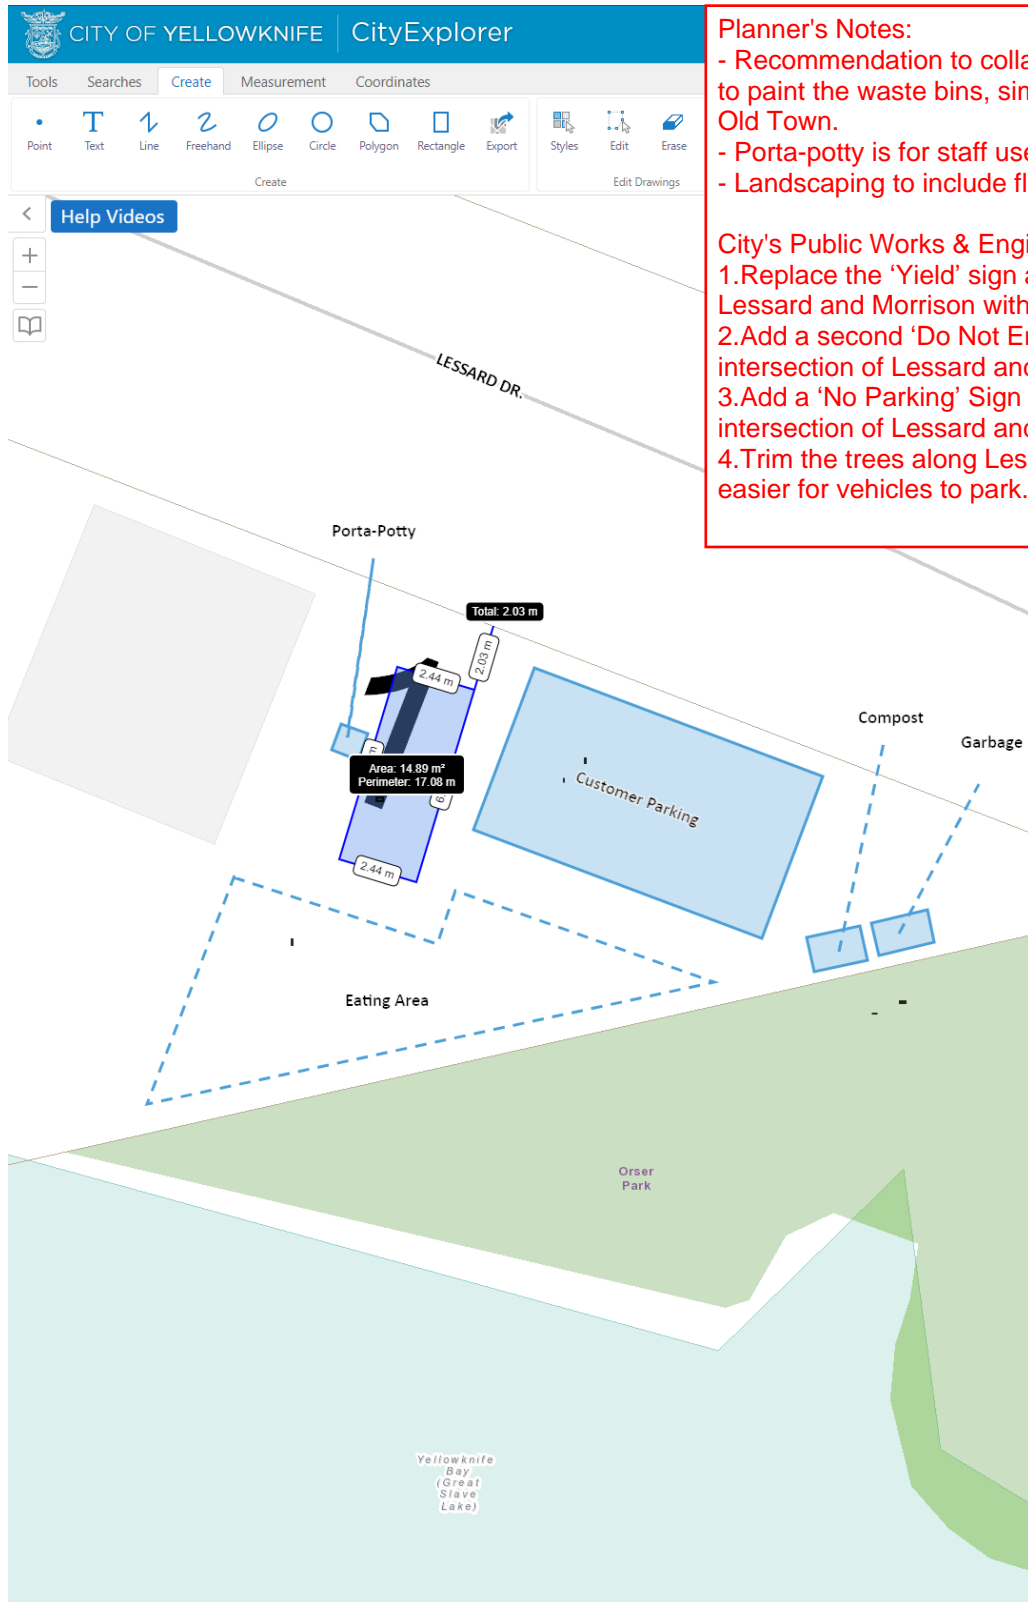

Walrus Fried Fish and Griddles – 5 Lessard Dr. Yellowknife, NT

Planner's Notes:

- Recommendation to collaborate with local artists to paint the waste bins, similar to other bins within Old Town.
- Porta-potty is for staff use only.
- Landscaping to include flower pots and planters.

City's Public Works & Engineering will:

1. Replace the 'Yield' sign at the intersection of Lessard and Morrison with a 'Stop' sign;
2. Add a second 'Do Not Enter' sign at the intersection of Lessard and Morrison;
3. Add a 'No Parking' Sign leading up to the intersection of Lessard and Morrison;
4. Trim the trees along Lessard Drive to make it easier for vehicles to park.

Diagram 1: Site Lay Out