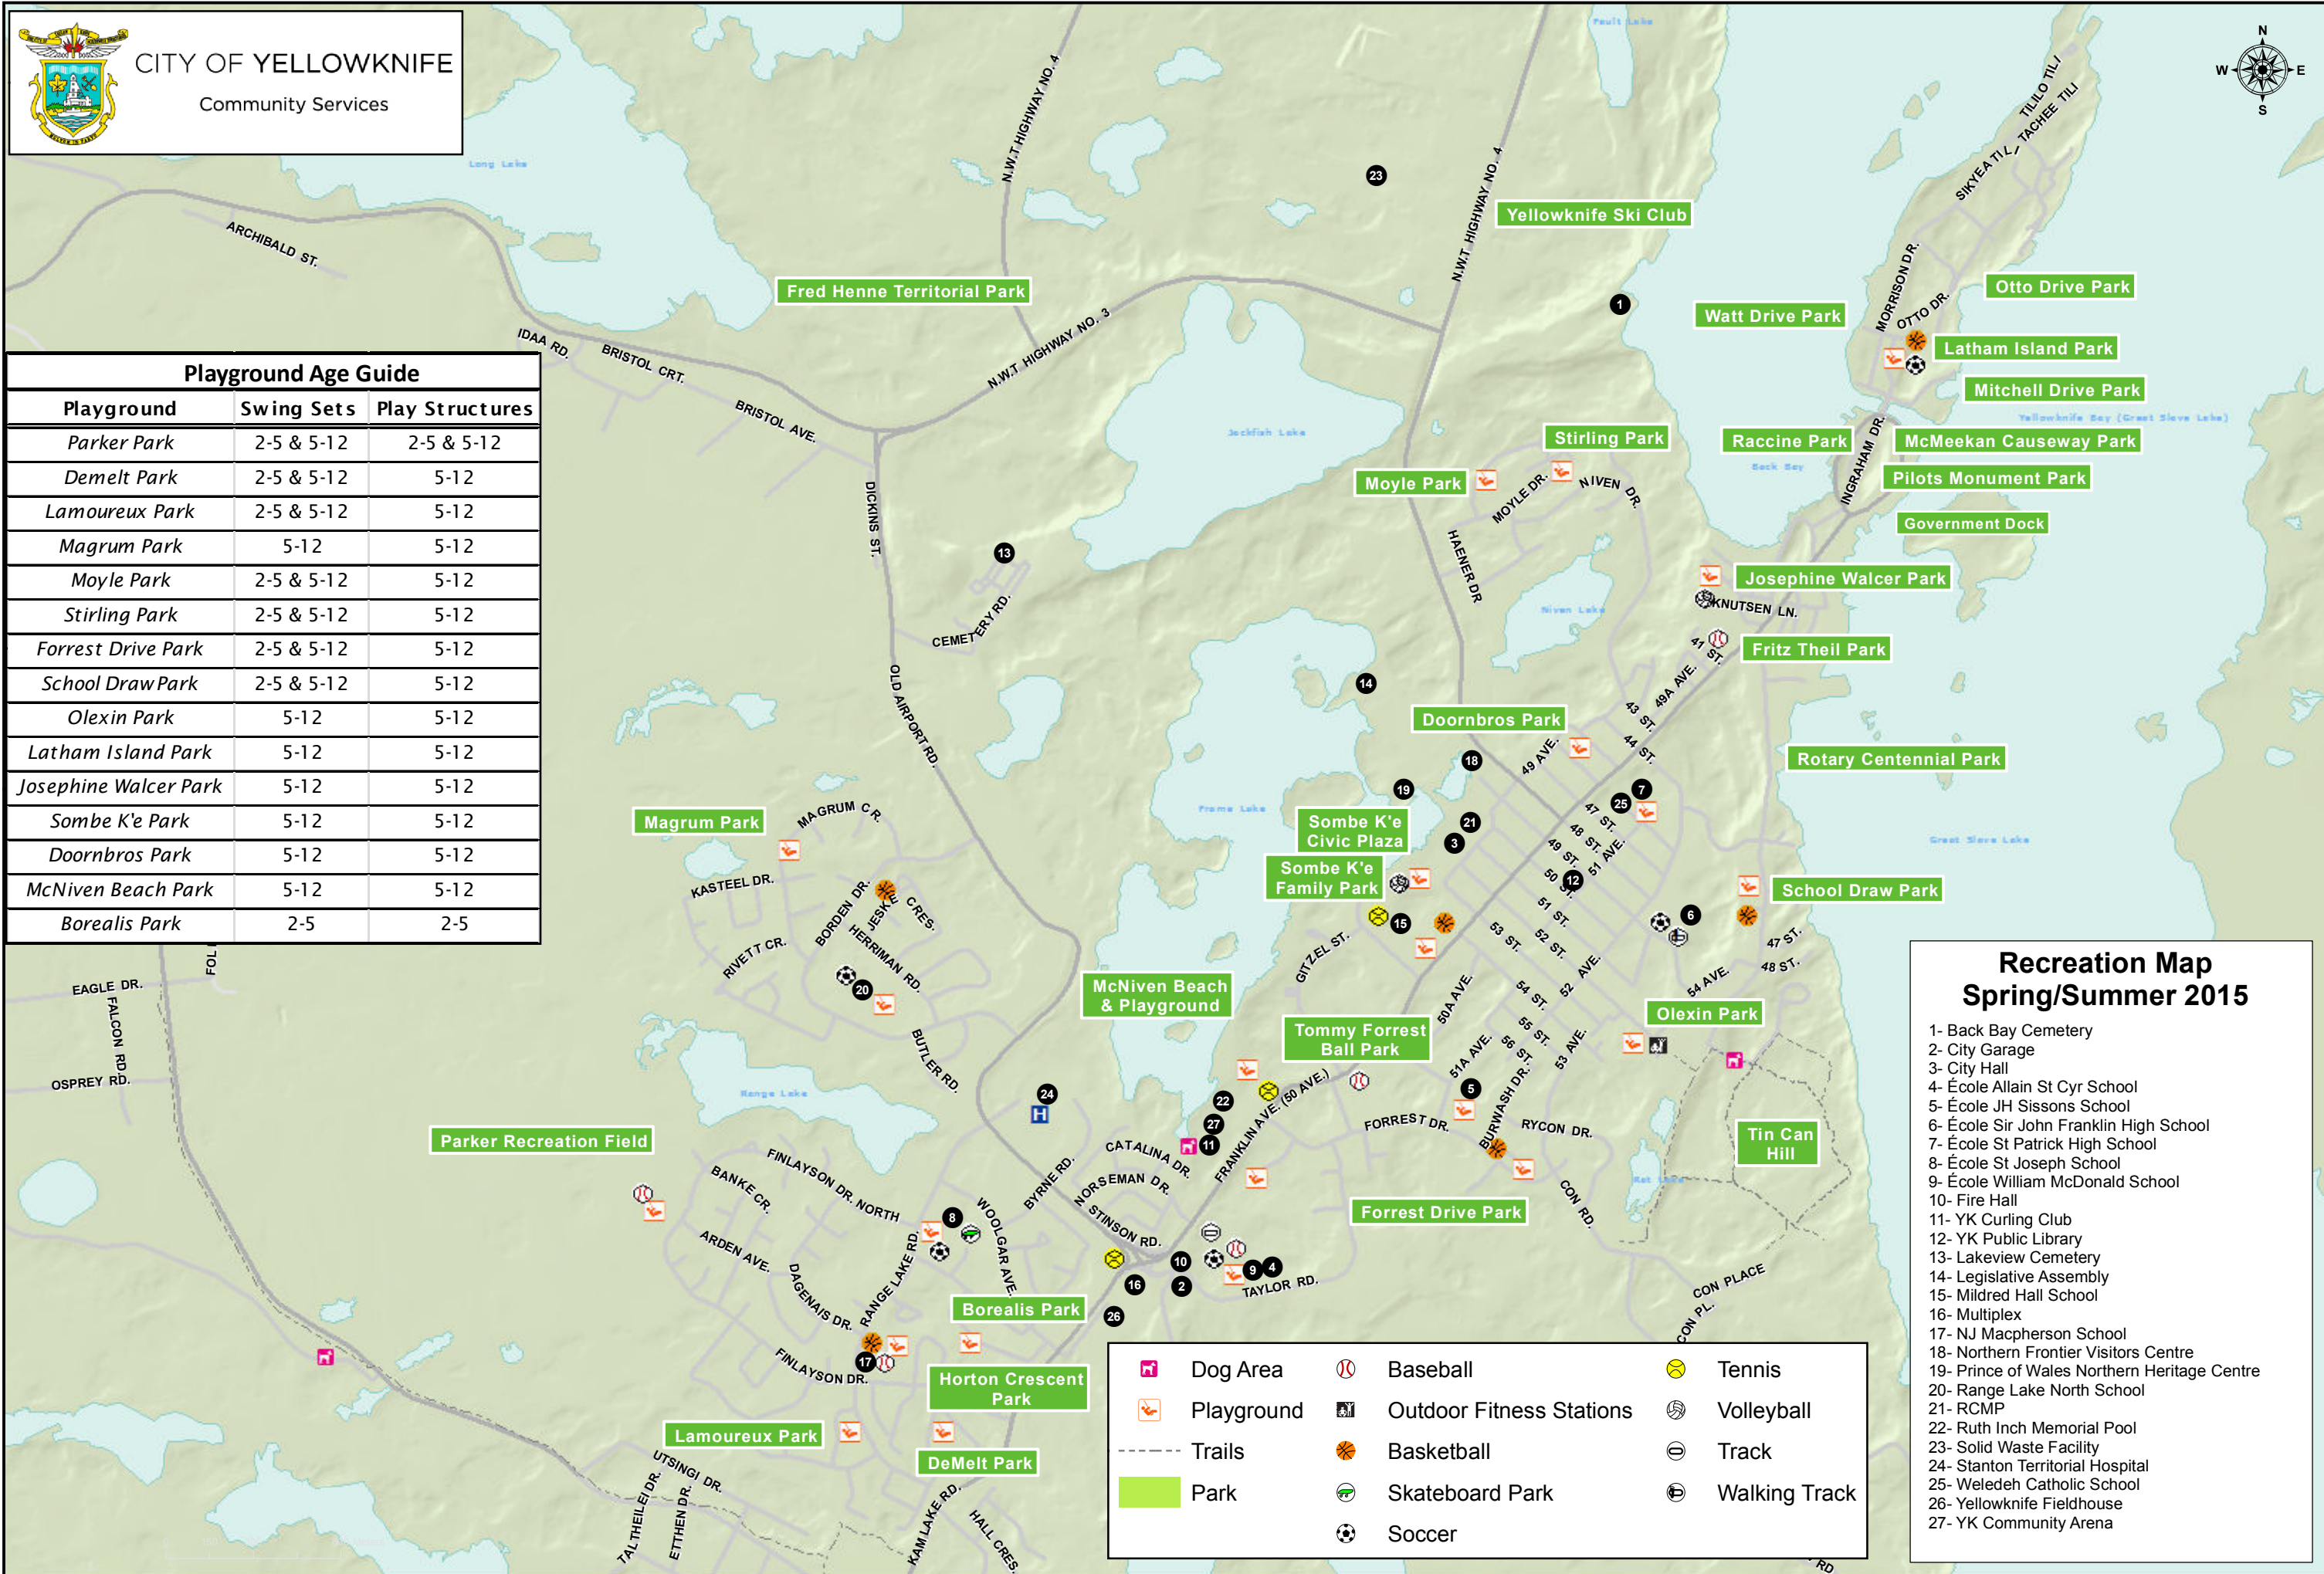

CITY OF YELLOWKNIFE

Community Services

Playground Age Guide

Playground	Swing Sets	Play Structures
Parker Park	2-5 & 5-12	2-5 & 5-12
Demelt Park	2-5 & 5-12	5-12
Lamoureux Park	2-5 & 5-12	5-12
Magrum Park	5-12	5-12
Moyle Park	2-5 & 5-12	5-12
Stirling Park	2-5 & 5-12	5-12
Forrest Drive Park	2-5 & 5-12	5-12
School Draw Park	2-5 & 5-12	5-12
Olexin Park	5-12	5-12
Latham Island Park	5-12	5-12
Josephine Walcer Park	5-12	5-12
Sombe K'e Park	5-12	5-12
Doornbros Park	5-12	5-12
McNiven Beach Park	5-12	5-12
Borealis Park	2-5	2-5

**Recreation Map
Spring/Summer 2015**

- 1- Back Bay Cemetery
- 2- City Garage
- 3- City Hall
- 4- École Allain St Cyr School
- 5- École JH Sissons School
- 6- École Sir John Franklin High School
- 7- École St Patrick High School
- 8- École St Joseph School
- 9- École William McDonald School
- 10- Fire Hall
- 11- YK Curling Club
- 12- YK Public Library
- 13- Lakeview Cemetery
- 14- Legislative Assembly
- 15- Mildred Hall School
- 16- Multiplex
- 17- NJ Macpherson School
- 18- Northern Frontier Visitors Centre
- 19- Prince of Wales Northern Heritage Centre
- 20- Range Lake North School
- 21- RCMP
- 22- Ruth Inch Memorial Pool
- 23- Solid Waste Facility
- 24- Stanton Territorial Hospital
- 25- Weledeh Catholic School
- 26- Yellowknife Fieldhouse
- 27- YK Community Arena

Dog Area	Baseball	Tennis
Playground	Outdoor Fitness Stations	Volleyball
Trails	Basketball	Track
Park	Skateboard Park	Walking Track
	Soccer	