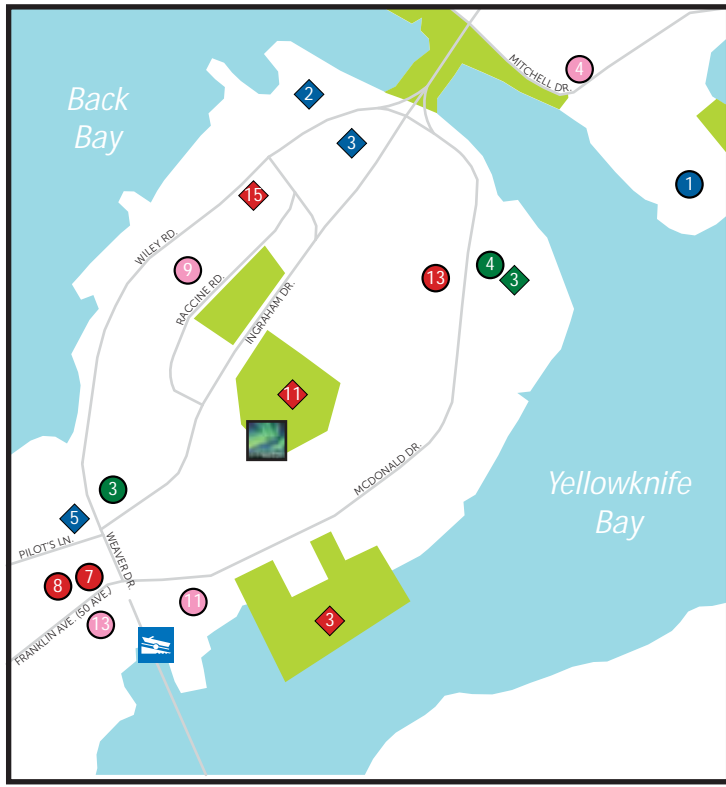

# CITY OF YELLOWKNIFE VISITOR MAP

- |                                  |                  |                    |
|----------------------------------|------------------|--------------------|
| Northern Frontier Visitor Centre | Key Attractions  | Goods and Services |
| Stanton Territorial Hospital     | Heritage Sites   | Transportation     |
| Yellowknife Airport              | Hotels           | Outdoor Activities |
| Boat Launch                      | Bed & Breakfasts | Restaurants        |
| Aurora Viewing Point             | Other Services   | Trails             |