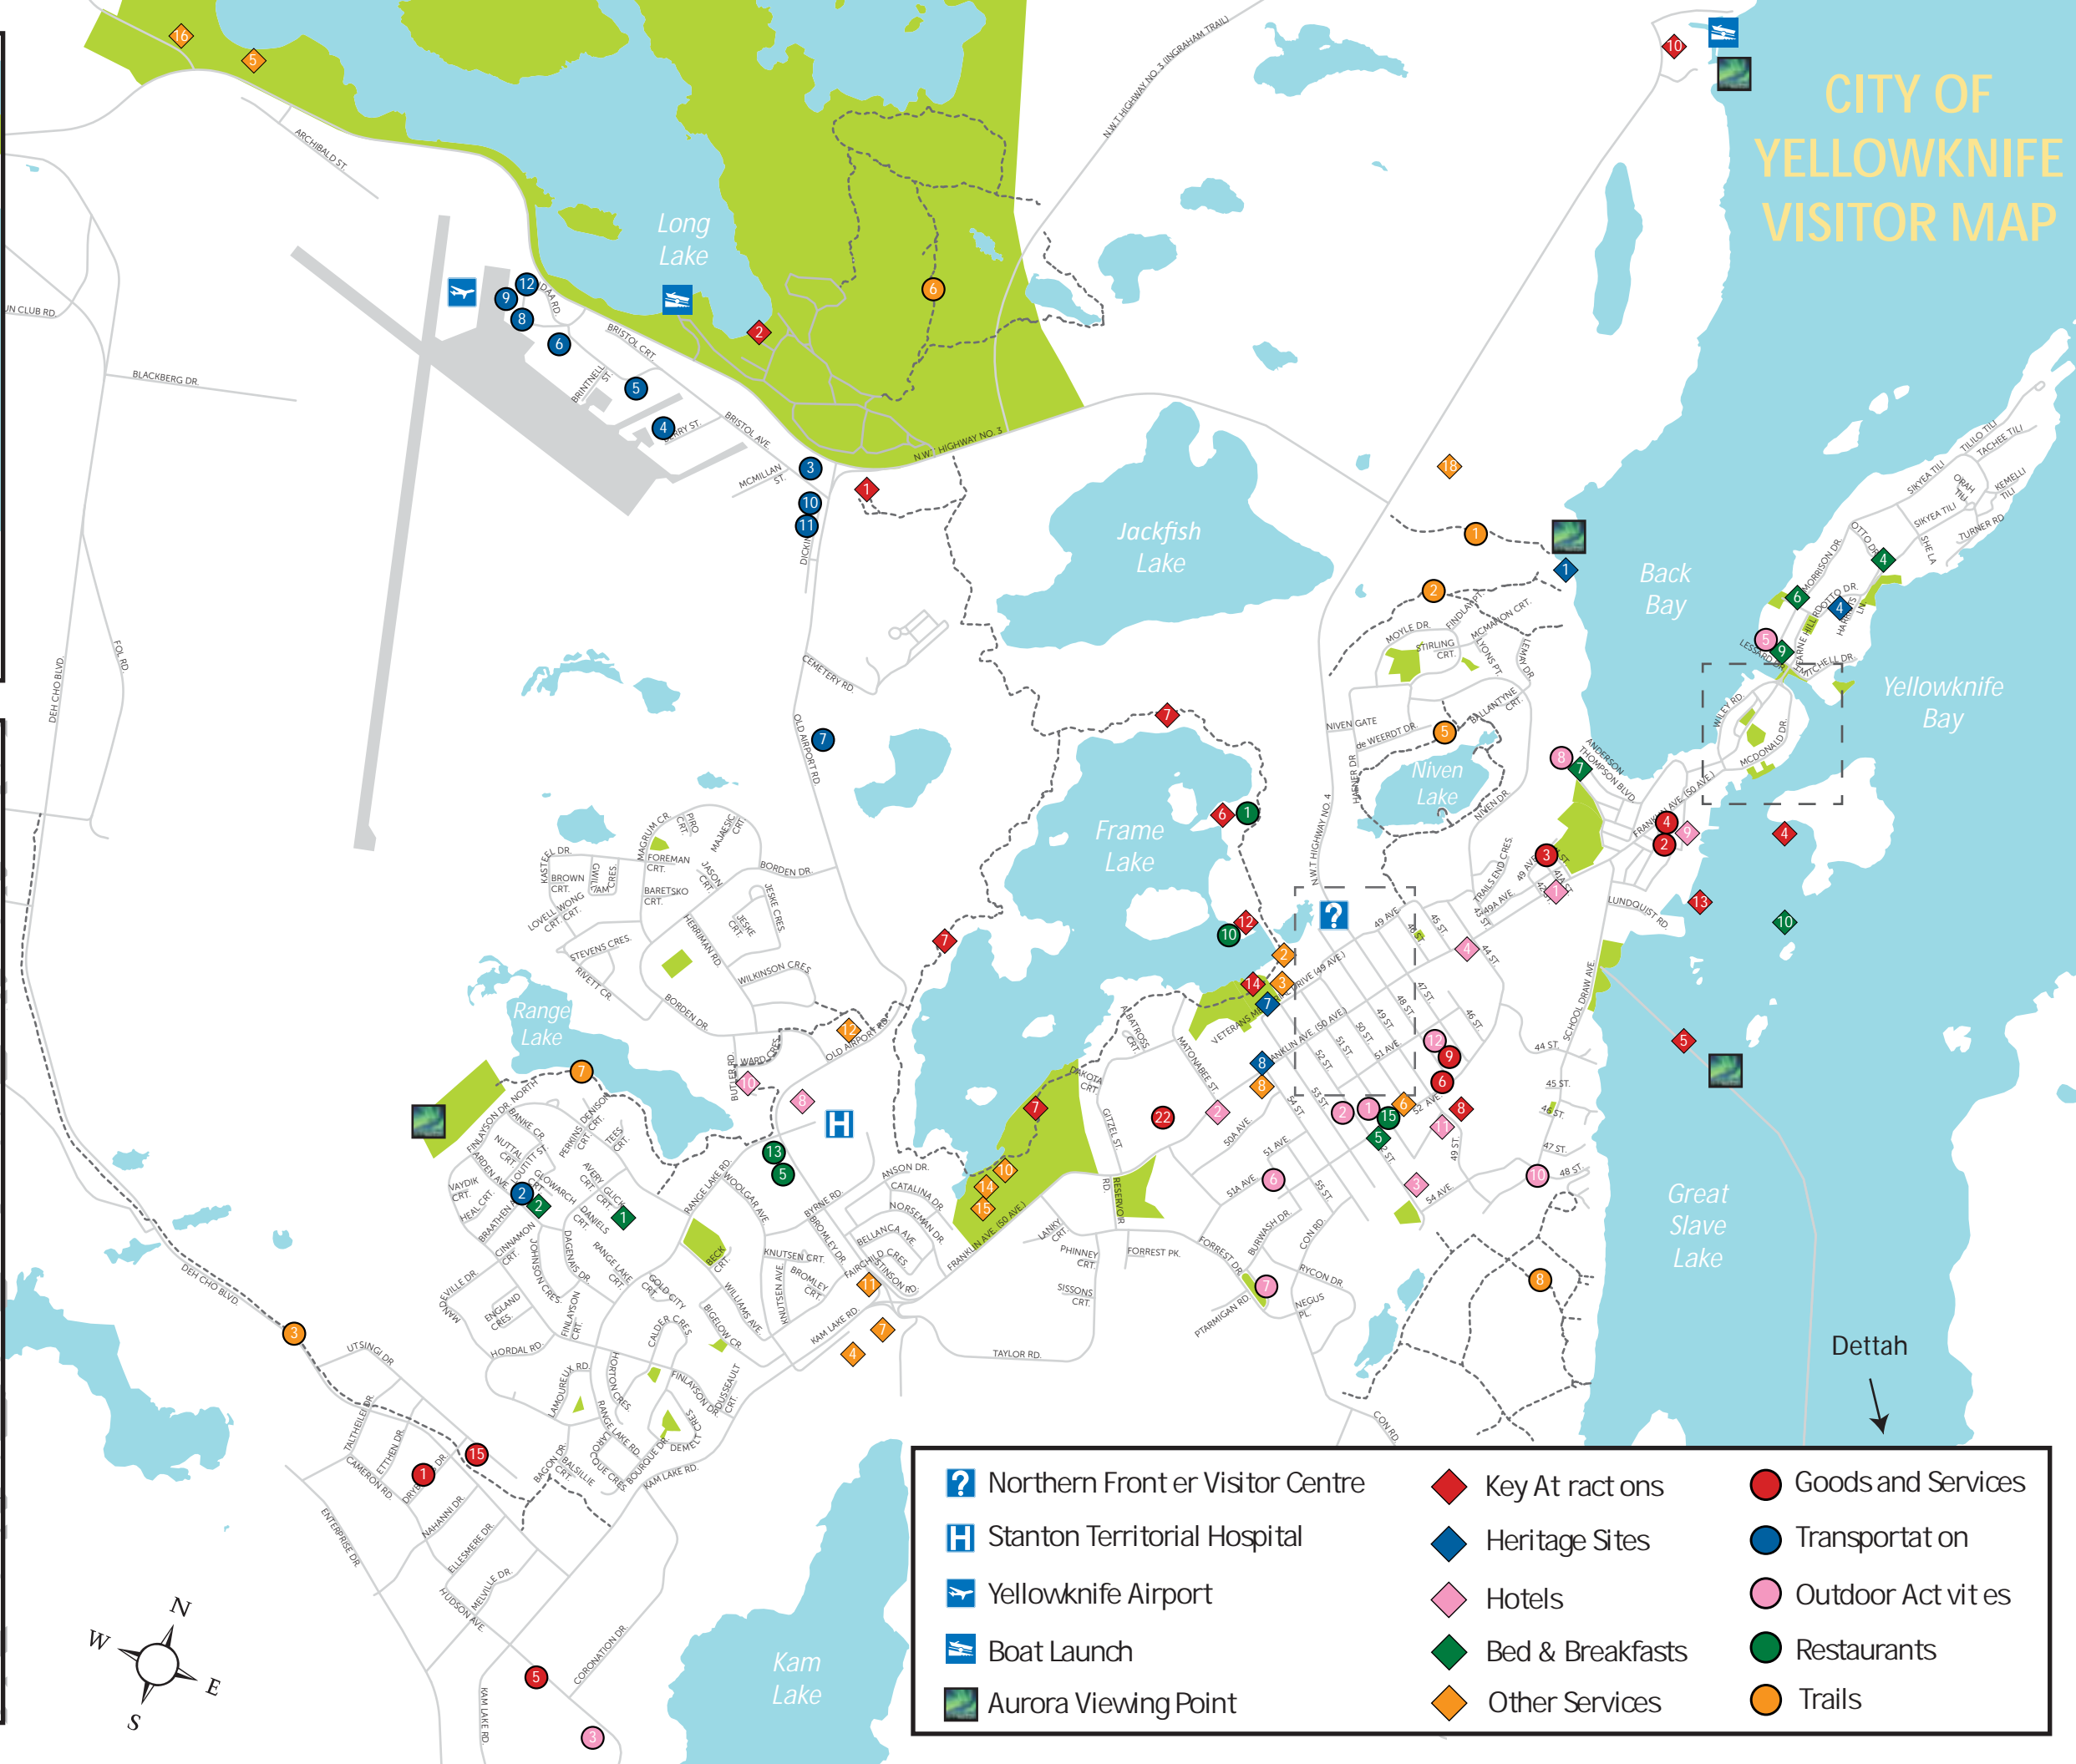

# CITY OF YELLOWKNIFE VISITOR MAP

- |                                  |                  |                    |
|----------------------------------|------------------|--------------------|
| Northern Frontier Visitor Centre | Key Attractions  | Goods and Services |
| Stanton Territorial Hospital     | Heritage Sites   | Transportation     |
| Yellowknife Airport              | Hotels           | Outdoor Activities |
| Boat Launch                      | Bed & Breakfasts | Restaurants        |
| Aurora Viewing Point             | Other Services   | Trails             |