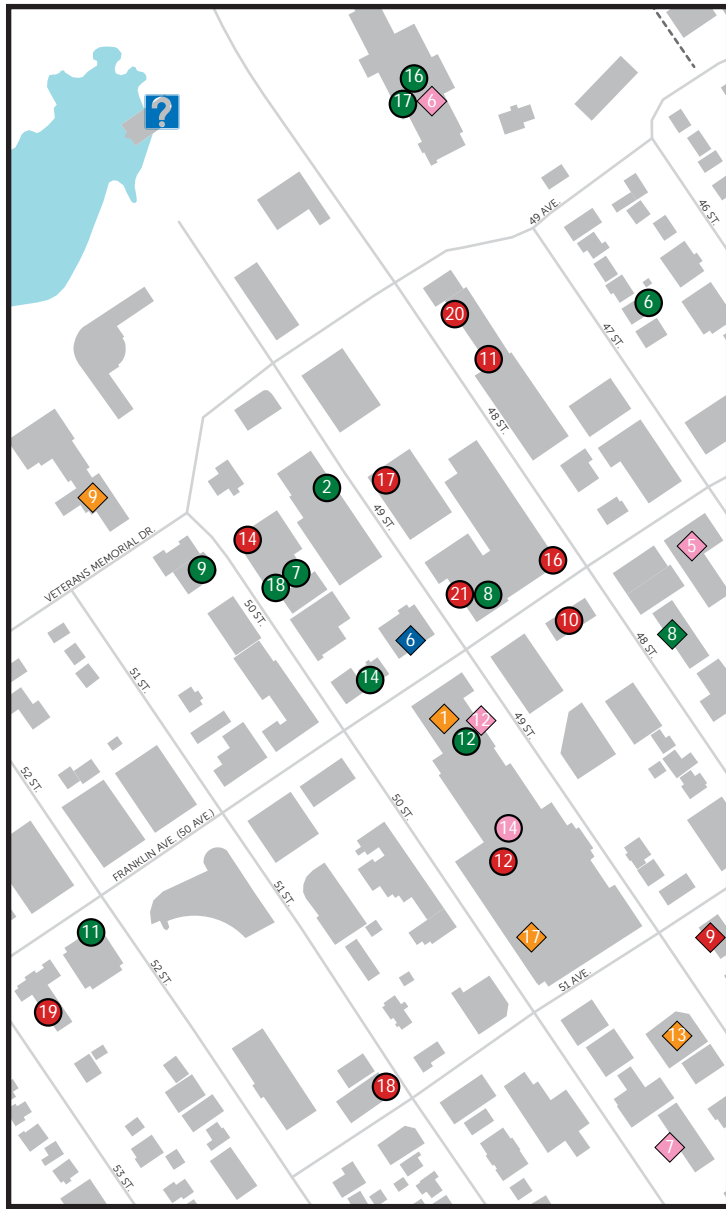

# CITY OF YELLOWKNIFE VISITOR MAP

- |                                  |                  |                    |
|----------------------------------|------------------|--------------------|
| Northern Frontier Visitor Centre | Key Attractions  | Goods and Services |
| Stanton Territorial Hospital     | Heritage Sites   | Transportation     |
| Yellowknife Airport              | Hotels           | Outdoor Activities |
| Boat Launch                      | Bed & Breakfasts | Restaurants        |
| Aurora Viewing Point             | Other Services   | Trails             |