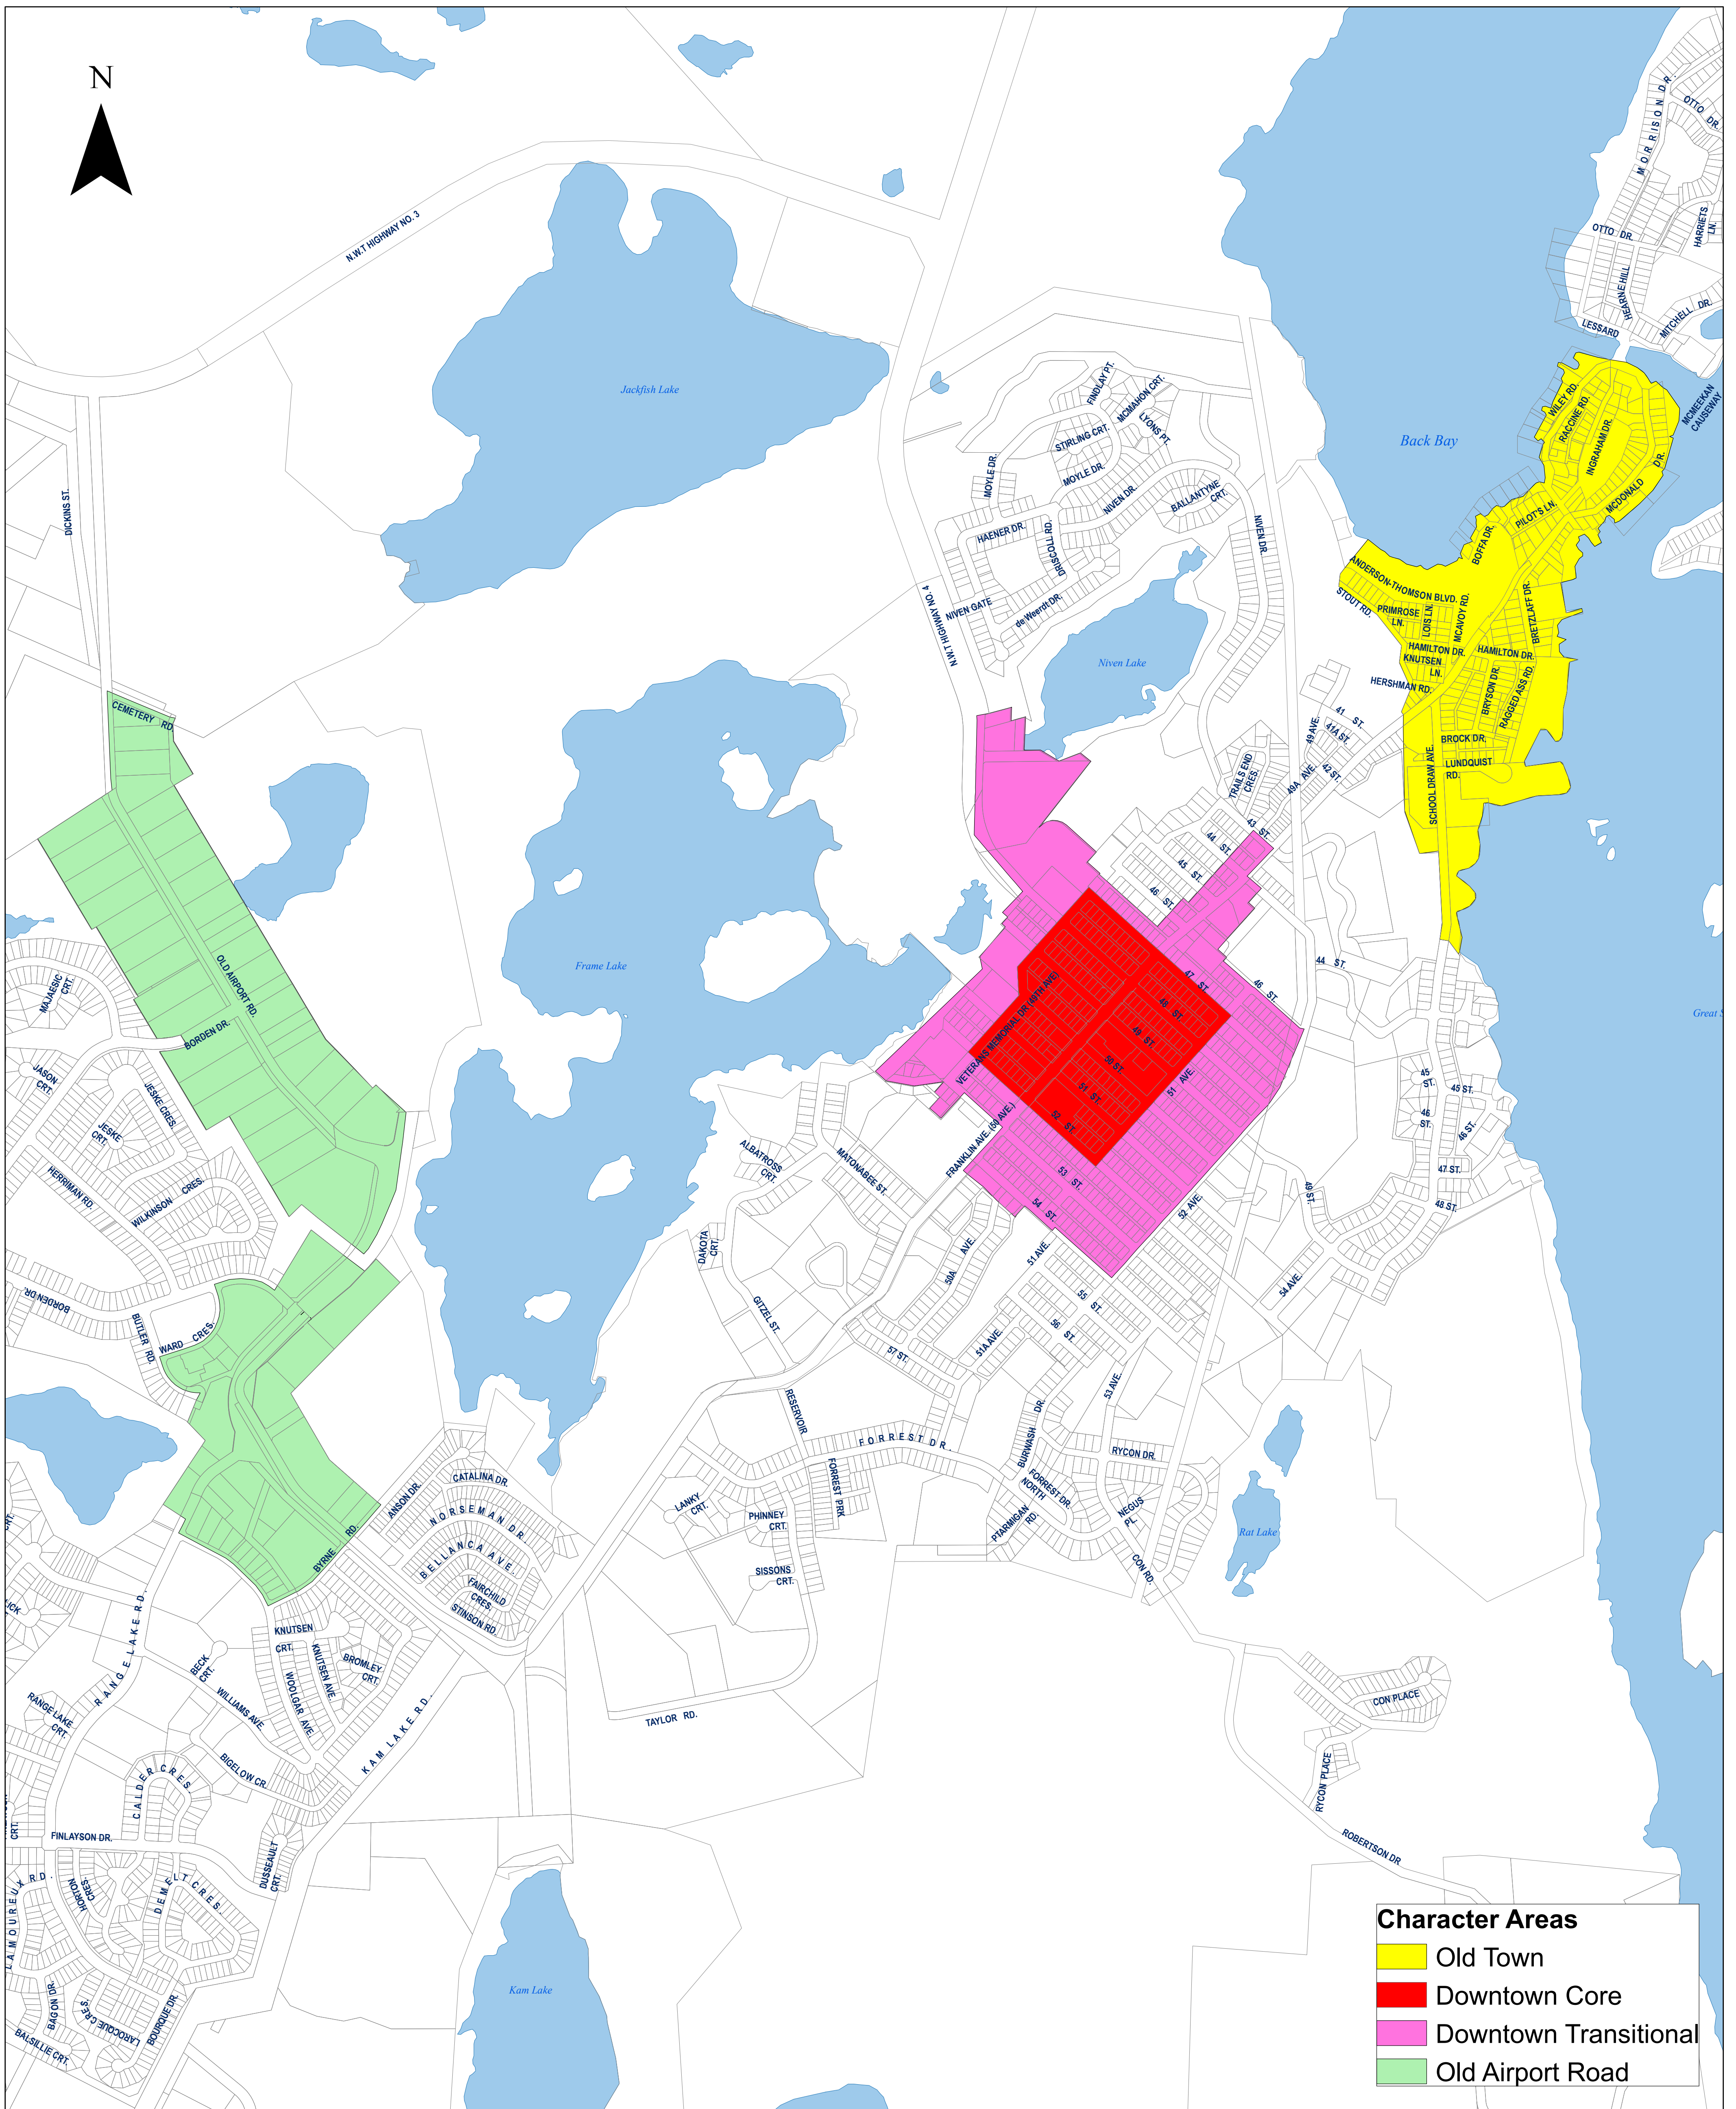

CHARACTER AREAS

YELLOWKNIFE GENERAL PLAN UPDATE 2011

Character Areas

- Old Town
- Downtown Core
- Downtown Transitional
- Old Airport Road