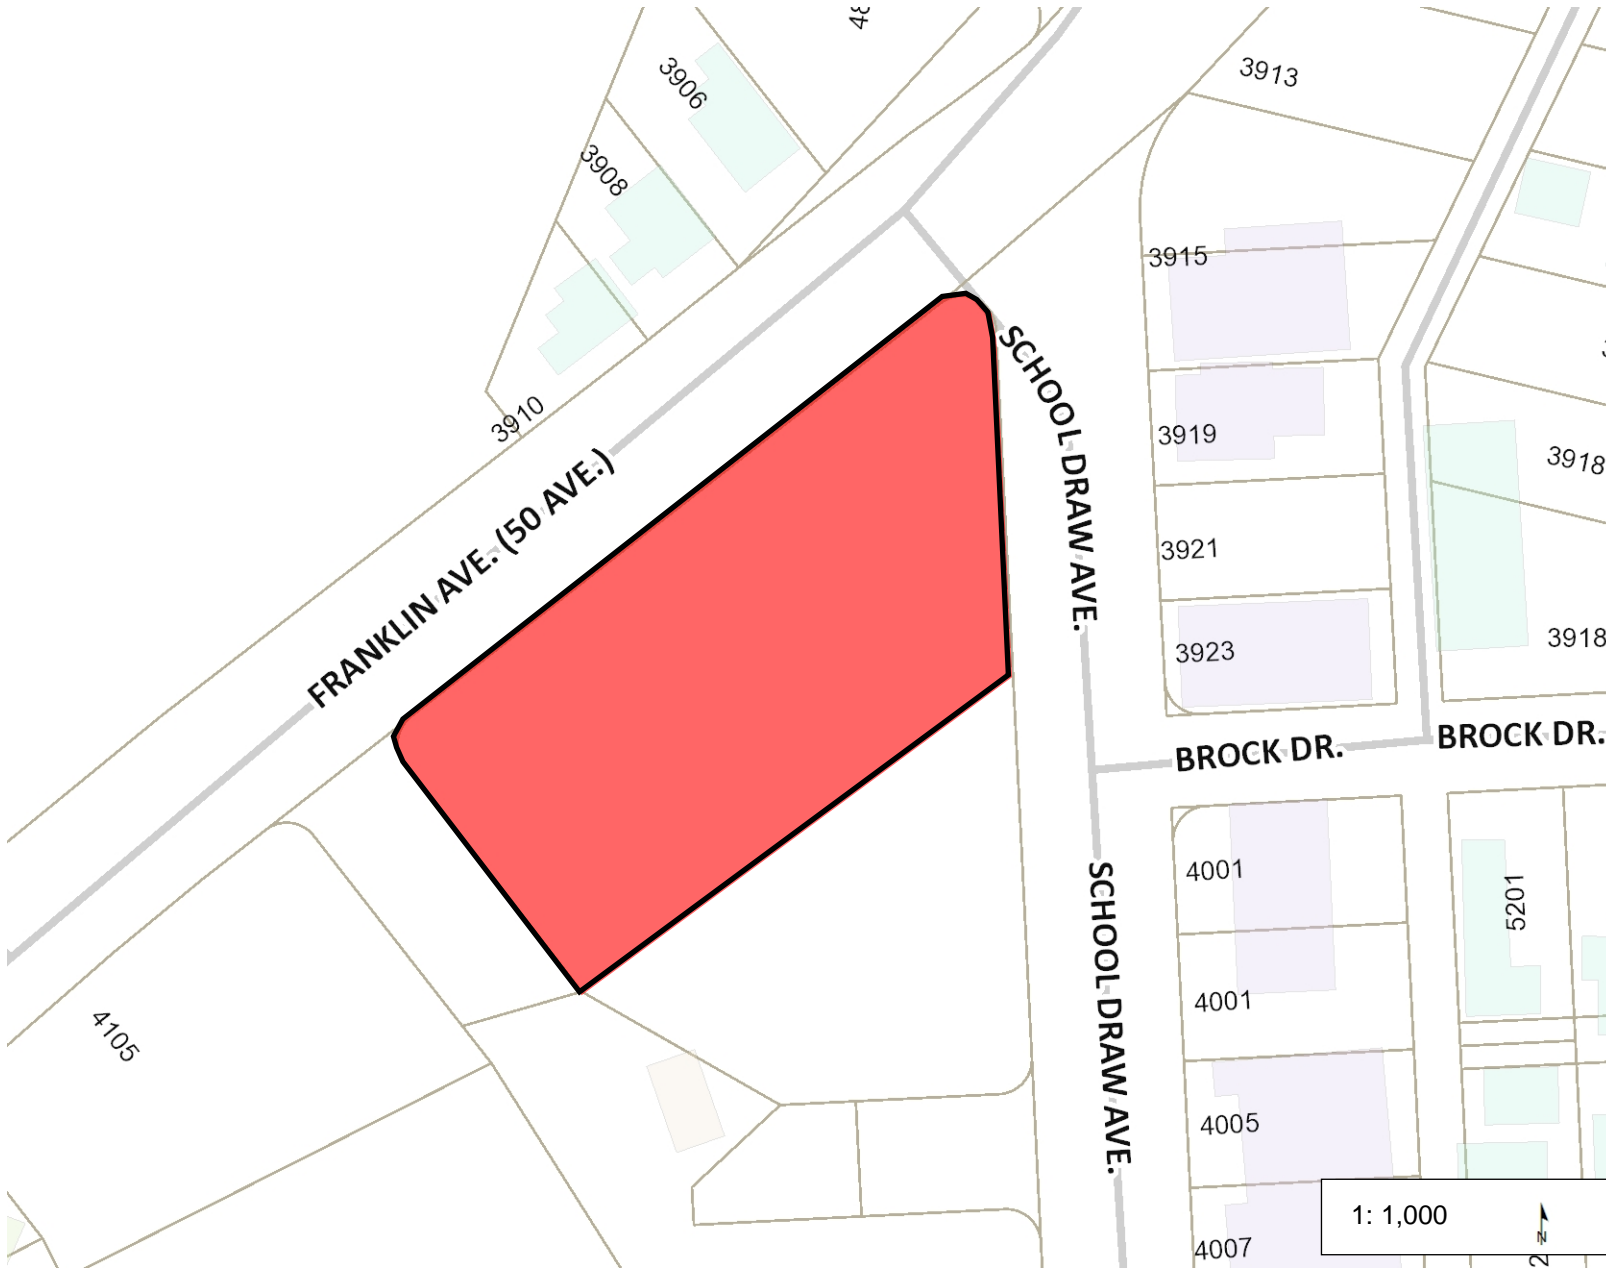

# 2018 School Draw Parking Lot

**Legend**

- Buildings**
  - <all other values>
  - Arctic Winter Games 2008
  - Church
  - City of Yellowknife
  - Commercial
  - Government
  - Hospital
  - Hotels and Motels
  - Office
  - RCMP
  - Recreation
  - Residential
  - School
  - Unknown
- Trails
- Parcels
- Streets**
  - Road
  - Private Laneway
- Municipal Boundary
- Waterbodies
- One Way Markers

1: 1,000

This map is a user generated static output from an Internet mapping site and is for reference only. Data layers that appear on this map may or may not be accurate, current, or otherwise reliable.  
**THIS MAP IS NOT TO BE USED FOR NAVIGATION**