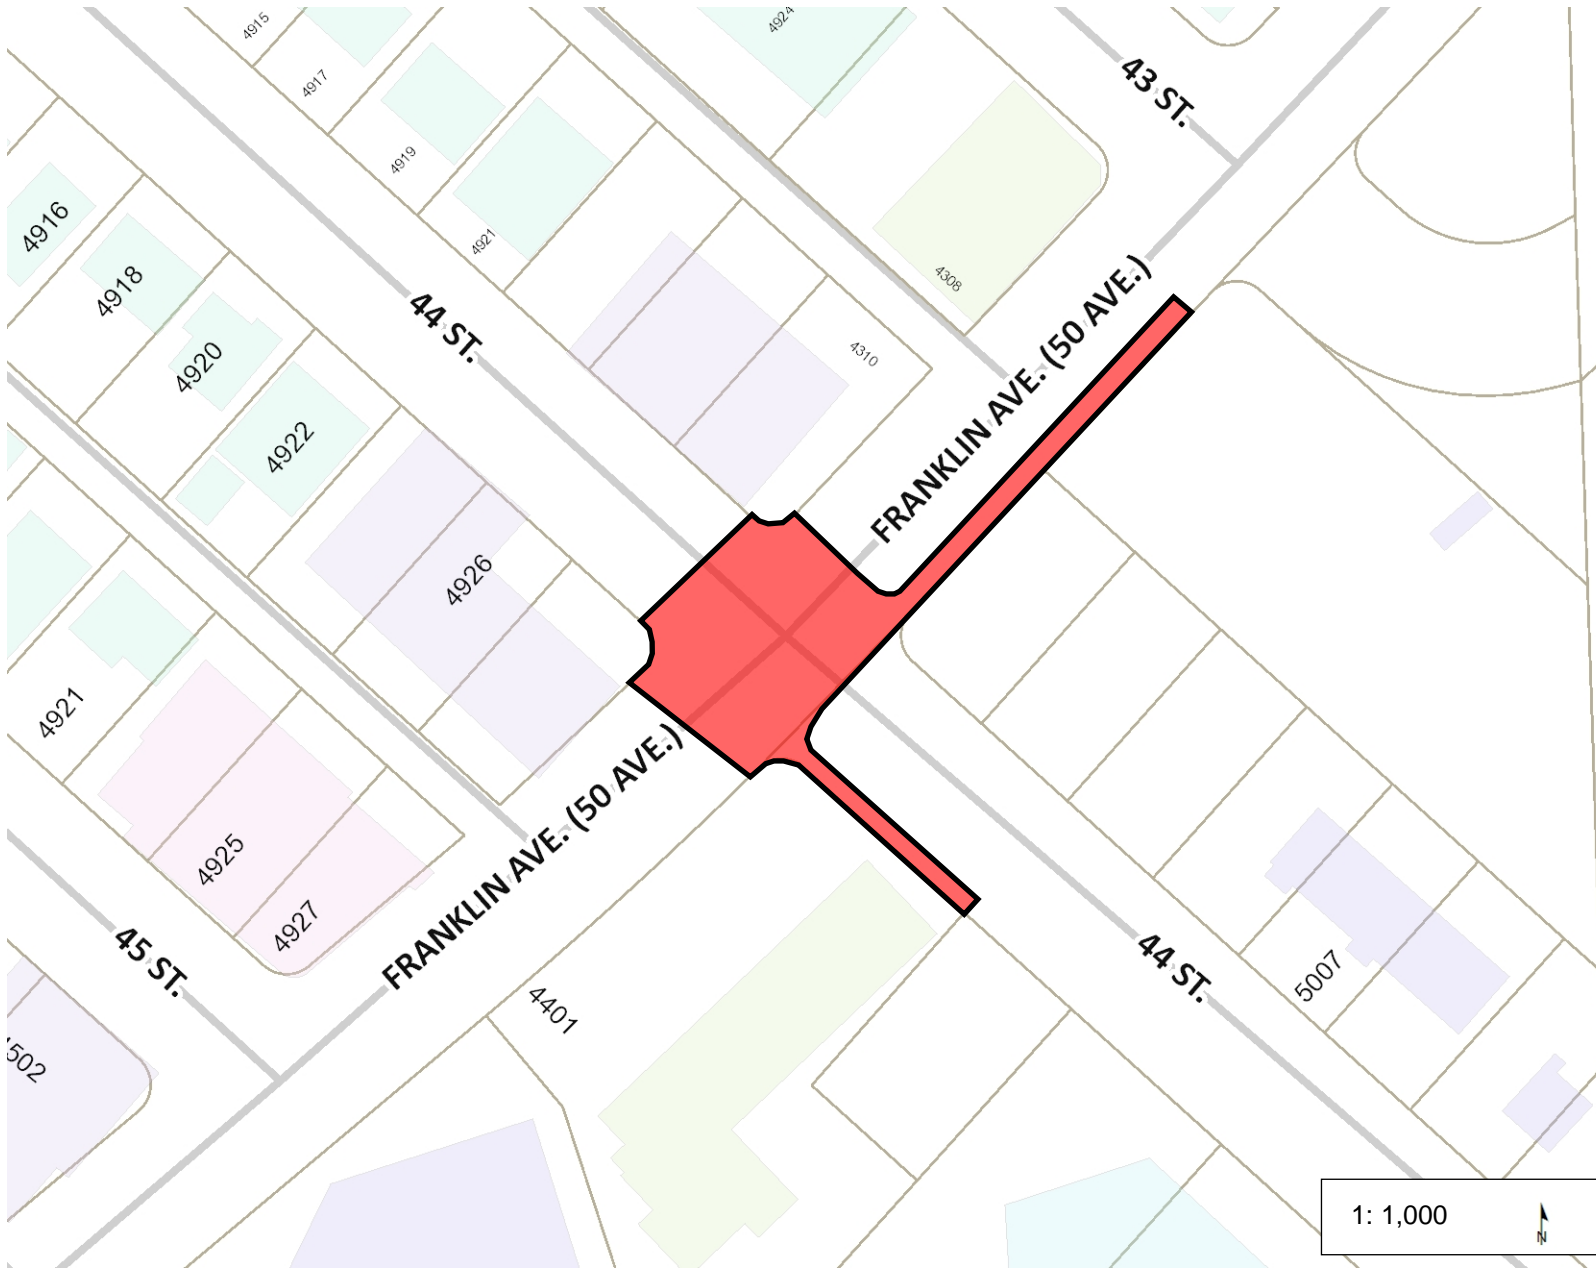

2018 - 44th Street Intersection Upgrade

Legend

- Buildings**
 - <all other values>
 - Arctic Winter Games 2008
 - Church
 - City of Yellowknife
 - Commercial
 - Government
 - Hospital
 - Hotels and Motels
 - Office
 - RCMP
 - Recreation
 - Residential
 - School
 - Unknown
- Trails
- Parcels
- Streets**
 - Road
 - Private Laneway
- Municipal Boundary
- Waterbodies
- One Way Markers

1: 1,000

This map is a user generated static output from an Internet mapping site and is for reference only. Data layers that appear on this map may or may not be accurate, current, or otherwise reliable.
THIS MAP IS NOT TO BE USED FOR NAVIGATION

Notes
 - Construction Zone