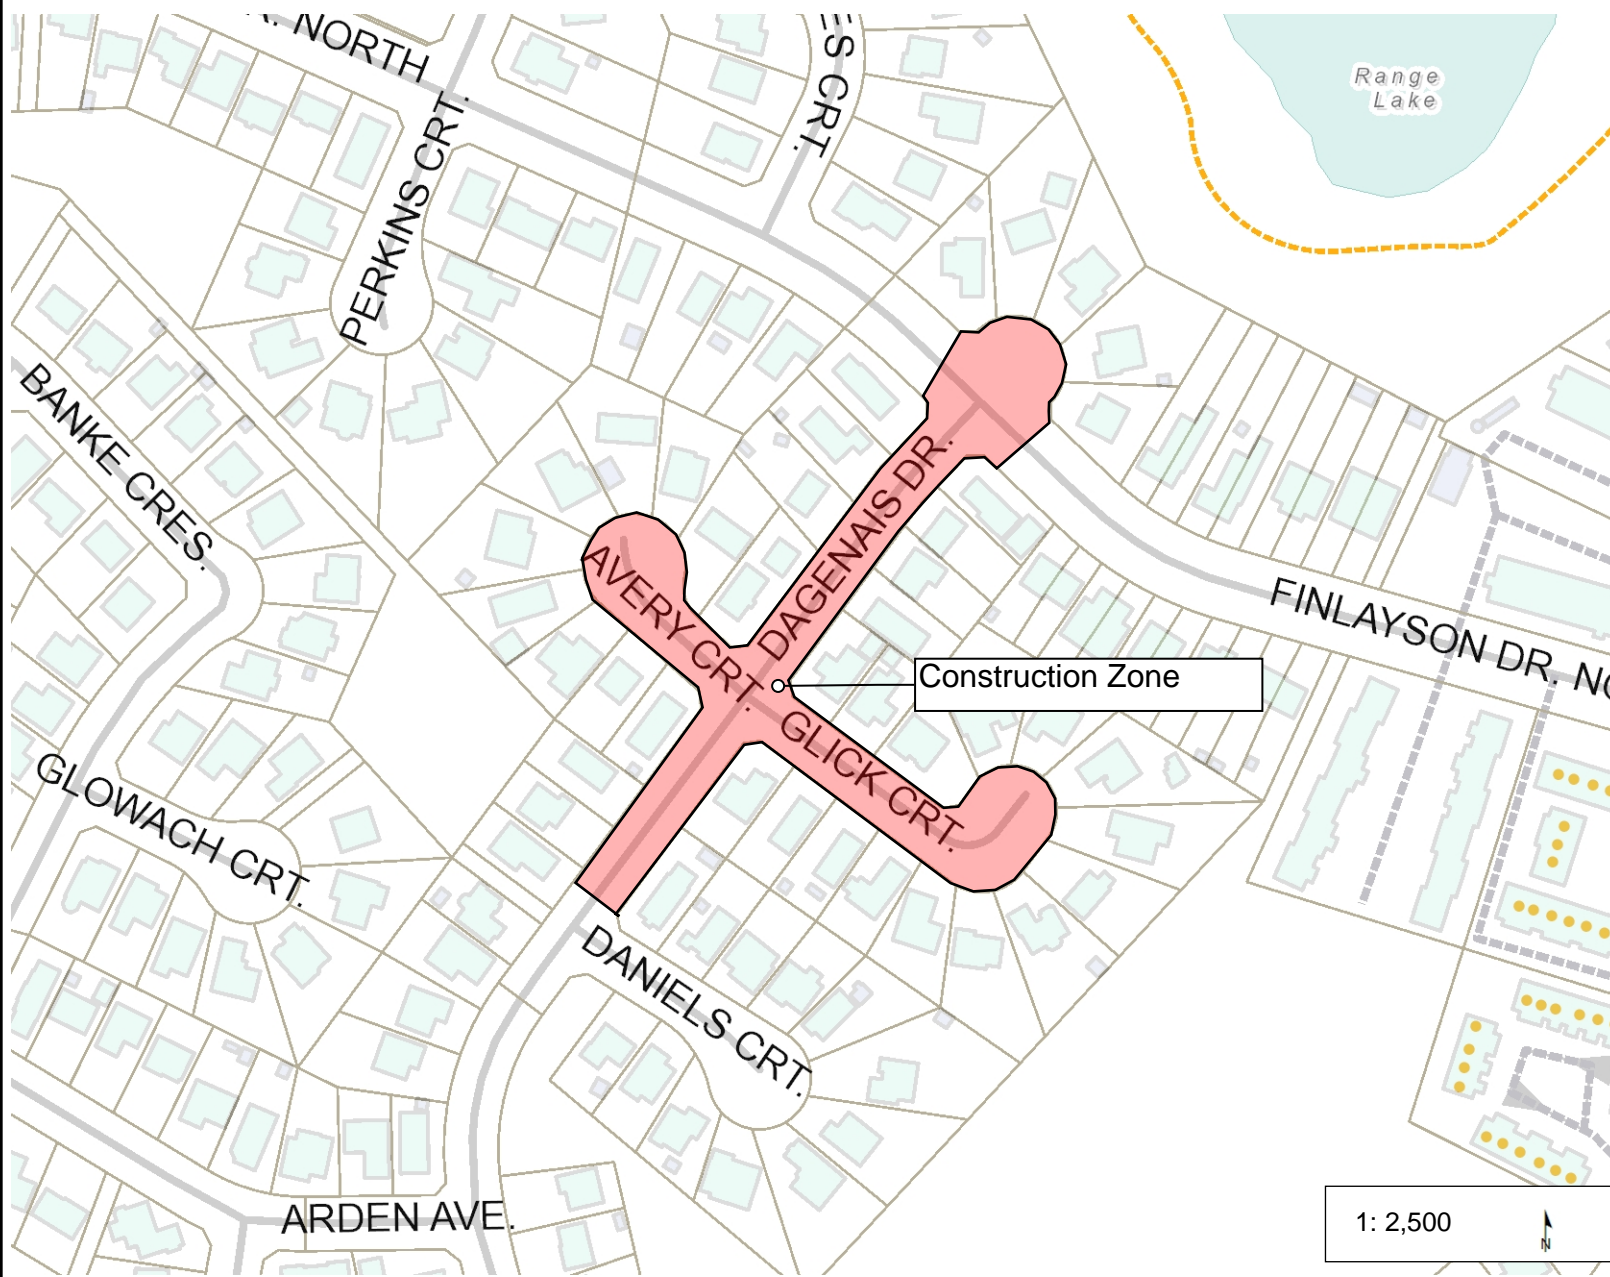

2020 Paving Contract A - Dagenais Drive

Legend

- Undeveloped Area
- Buildings
 - <all other values>
 - Arctic Winter Games 2008
 - Church
 - City of Yellowknife
 - Commercial
 - Government
 - Hospital
 - Hotels and Motels
 - Office
 - RCMP
 - Recreation
 - Residential
 - School
 - Unknown
- Trails
- Condo Units
- Parcels
- Streets
 - Road
 - Private Laneway
- Municipal Boundary
- Waterbodies
- One Way Markers

1: 2,500

This map is a user generated static output from an Internet mapping site and is for reference only. Data layers that appear on this map may or may not be accurate, current, or otherwise reliable.
THIS MAP IS NOT TO BE USED FOR NAVIGATION