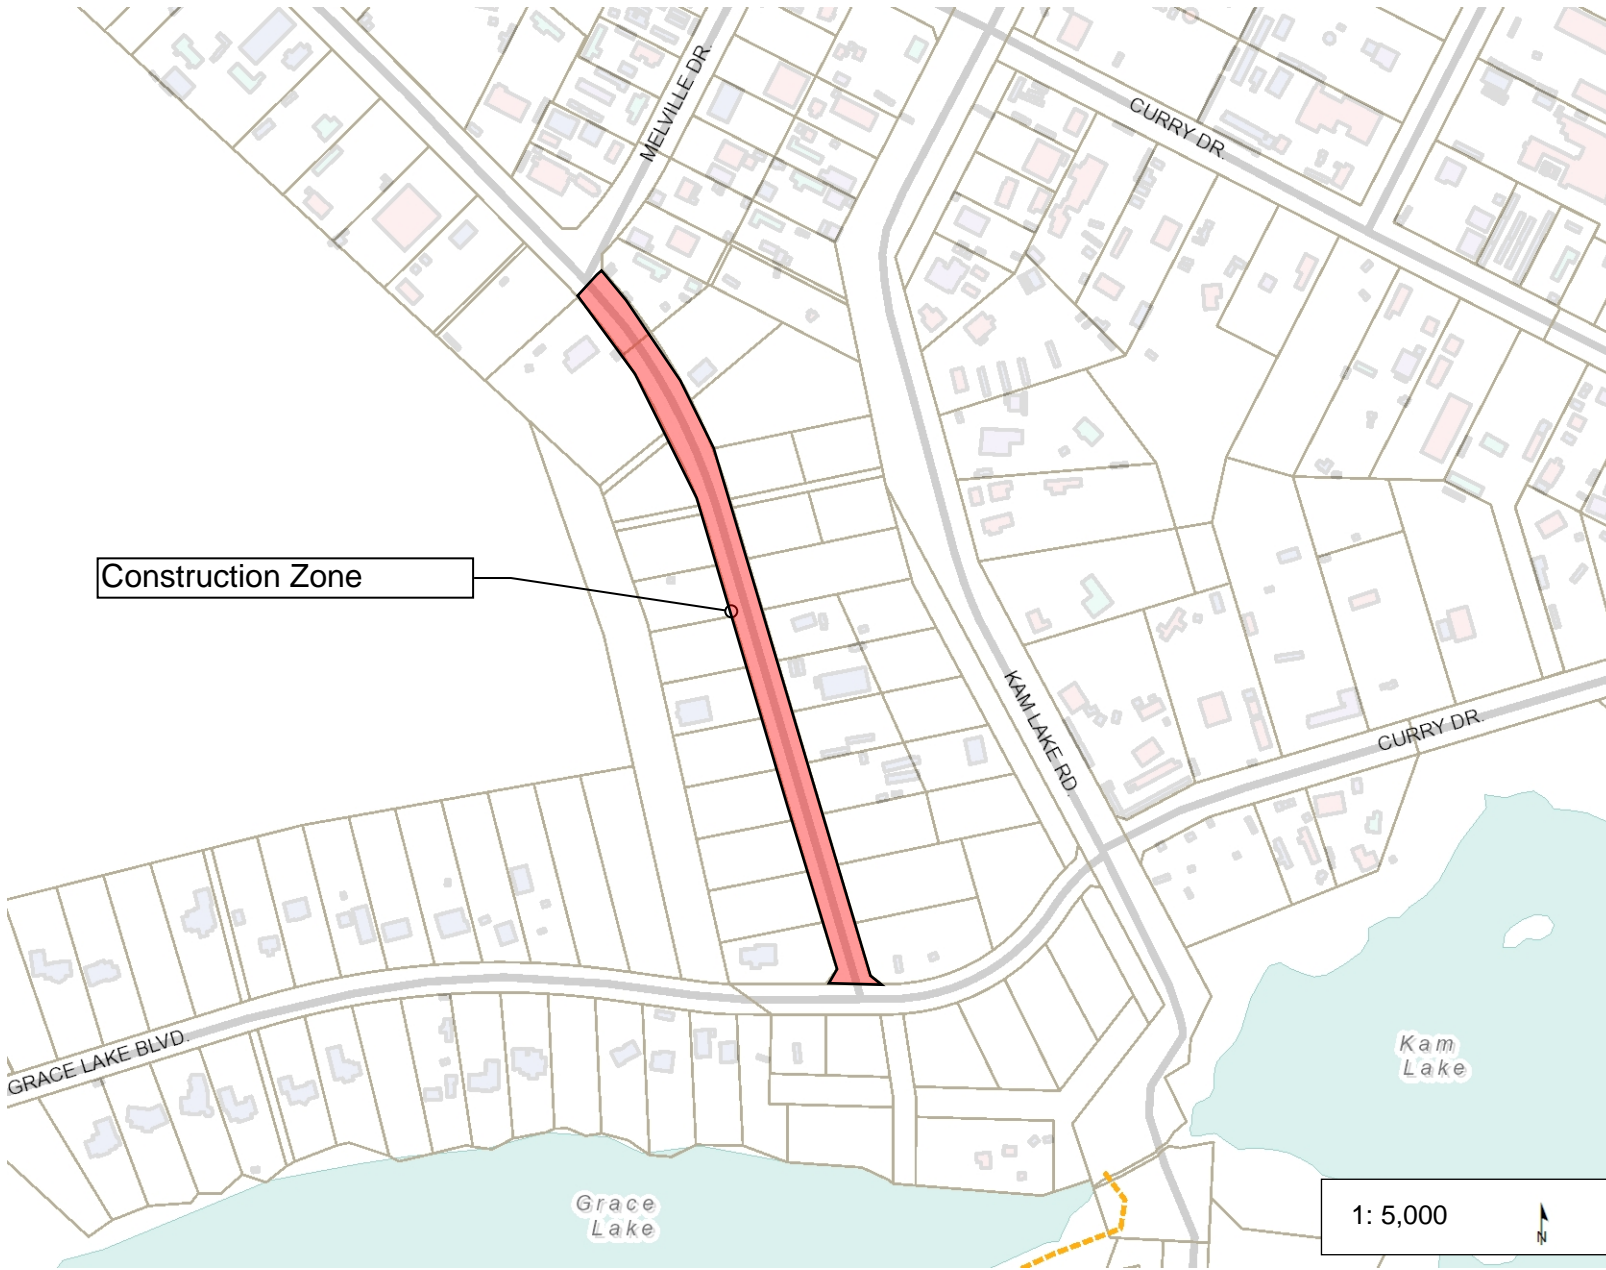

2020 Paving Contract B - Enterprise Drive

Construction Zone

Legend

- Undeveloped Area
- Buildings**
 - <all other values>
 - Arctic Winter Games 2008
 - Church
 - City of Yellowknife
 - Commercial
 - Government
 - Hospital
 - Hotels and Motels
 - Office
 - RCMP
 - Recreation
 - Residential
 - School
 - Unknown
- Trails
- Condo Units
- Parcels
- Streets**
 - Road
 - Private Laneway
- Municipal Boundary
- Waterbodies
- One Way Markers

1: 5,000

This map is a user generated static output from an Internet mapping site and is for reference only. Data layers that appear on this map may or may not be accurate, current, or otherwise reliable.
THIS MAP IS NOT TO BE USED FOR NAVIGATION