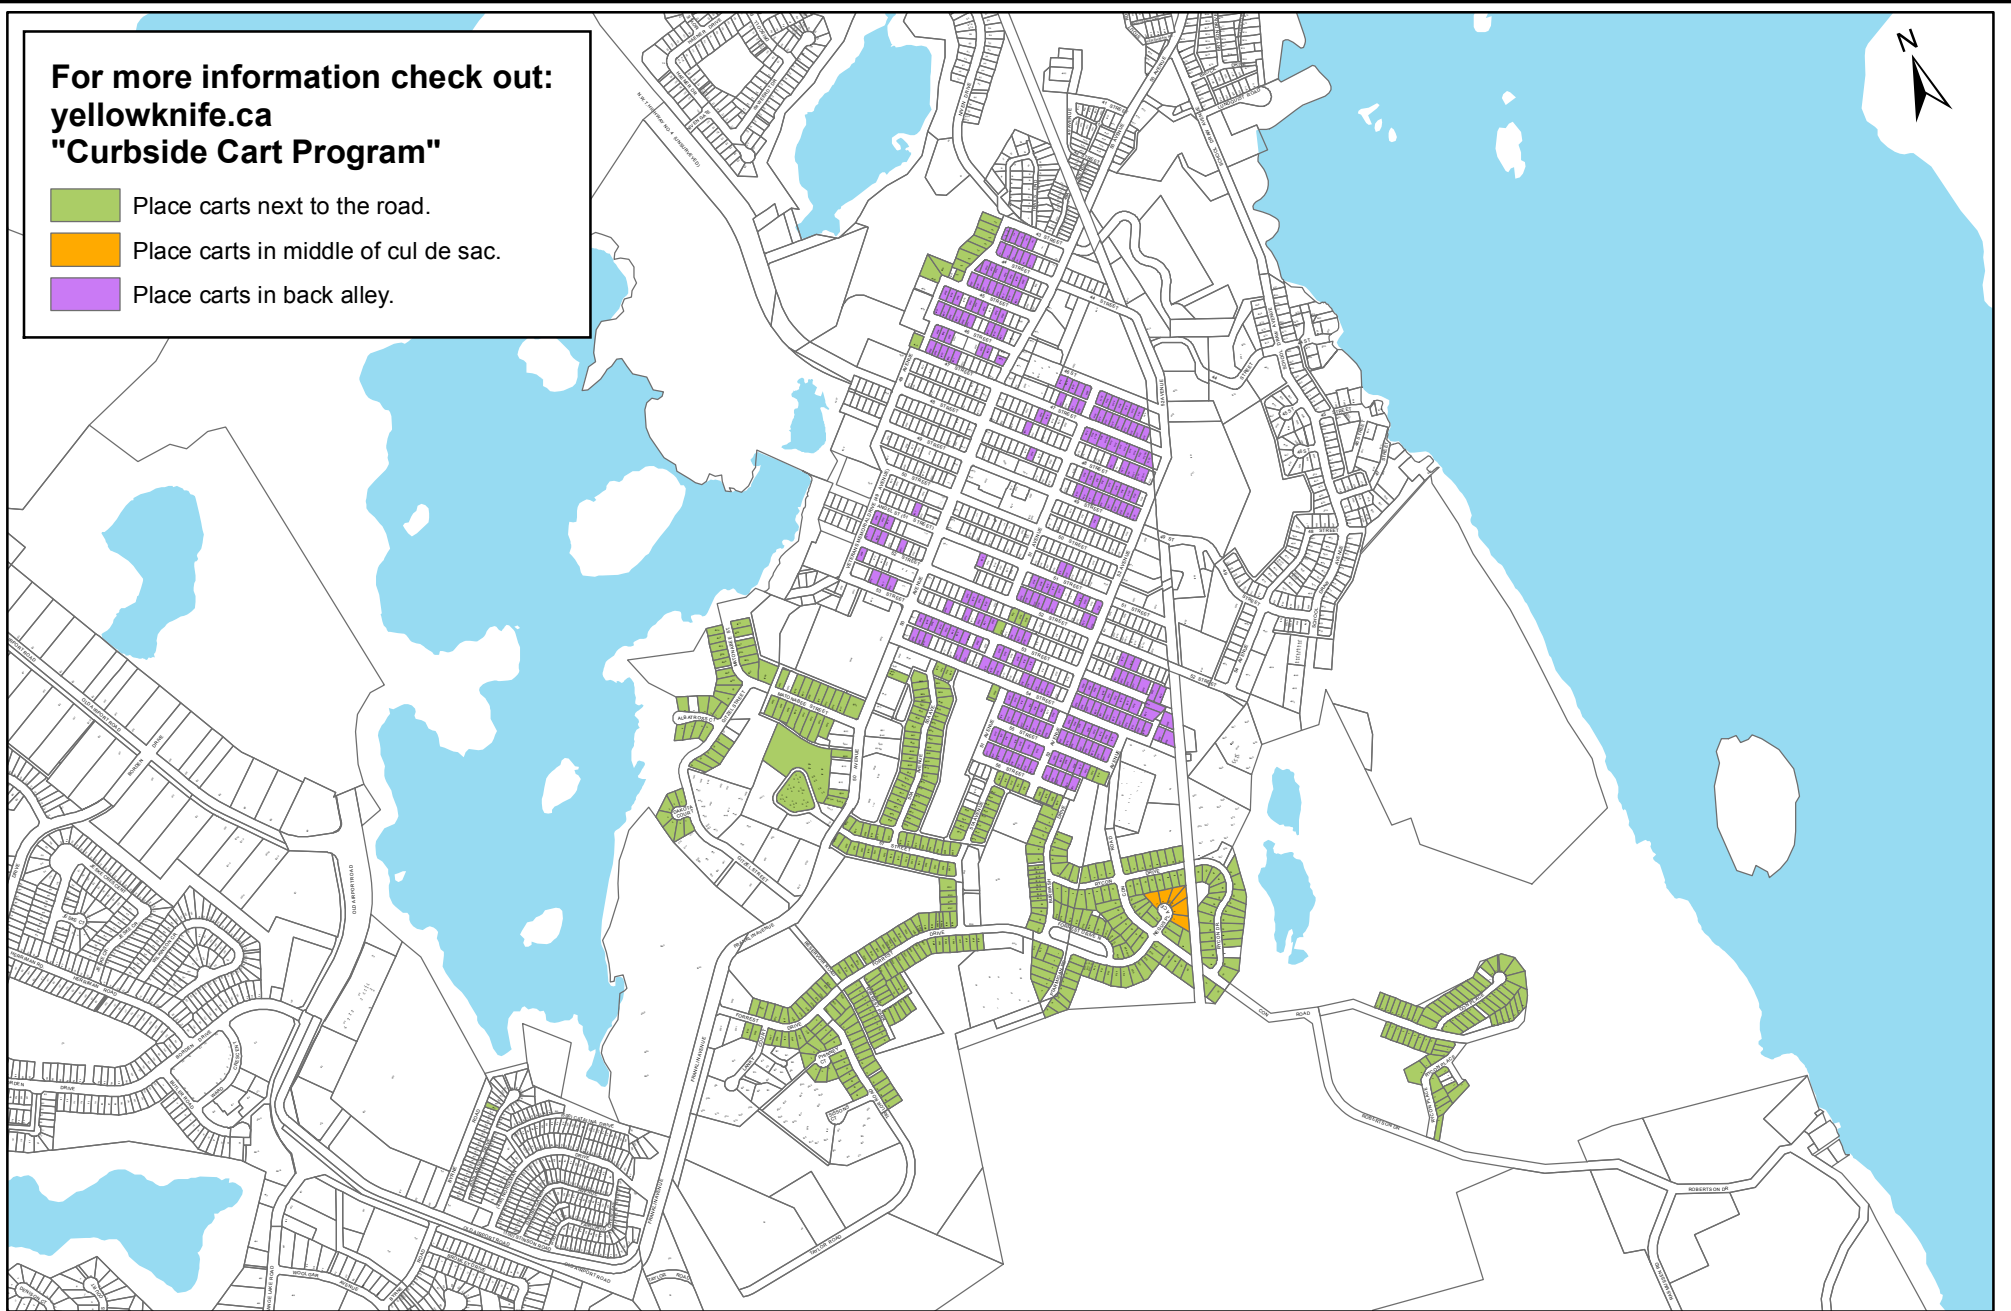

For more information check out:
yellowknife.ca
"Curbside Cart Program"

-  Place carts next to the road.
-  Place carts in middle of cul de sac.
-  Place carts in back alley.

CITY OF YELLOWKNIFE
Public Works & Engineering

PROJECT:
Curbside Cart Program

TITLE:
Cart Placement Instructions - Downtown

SCALE:
1:16,901

CREATED BY:
GT

FILE:
15_Cart_Delivery_Pamphlet_Downtown.mxd

DATE:
January 28th, 2015