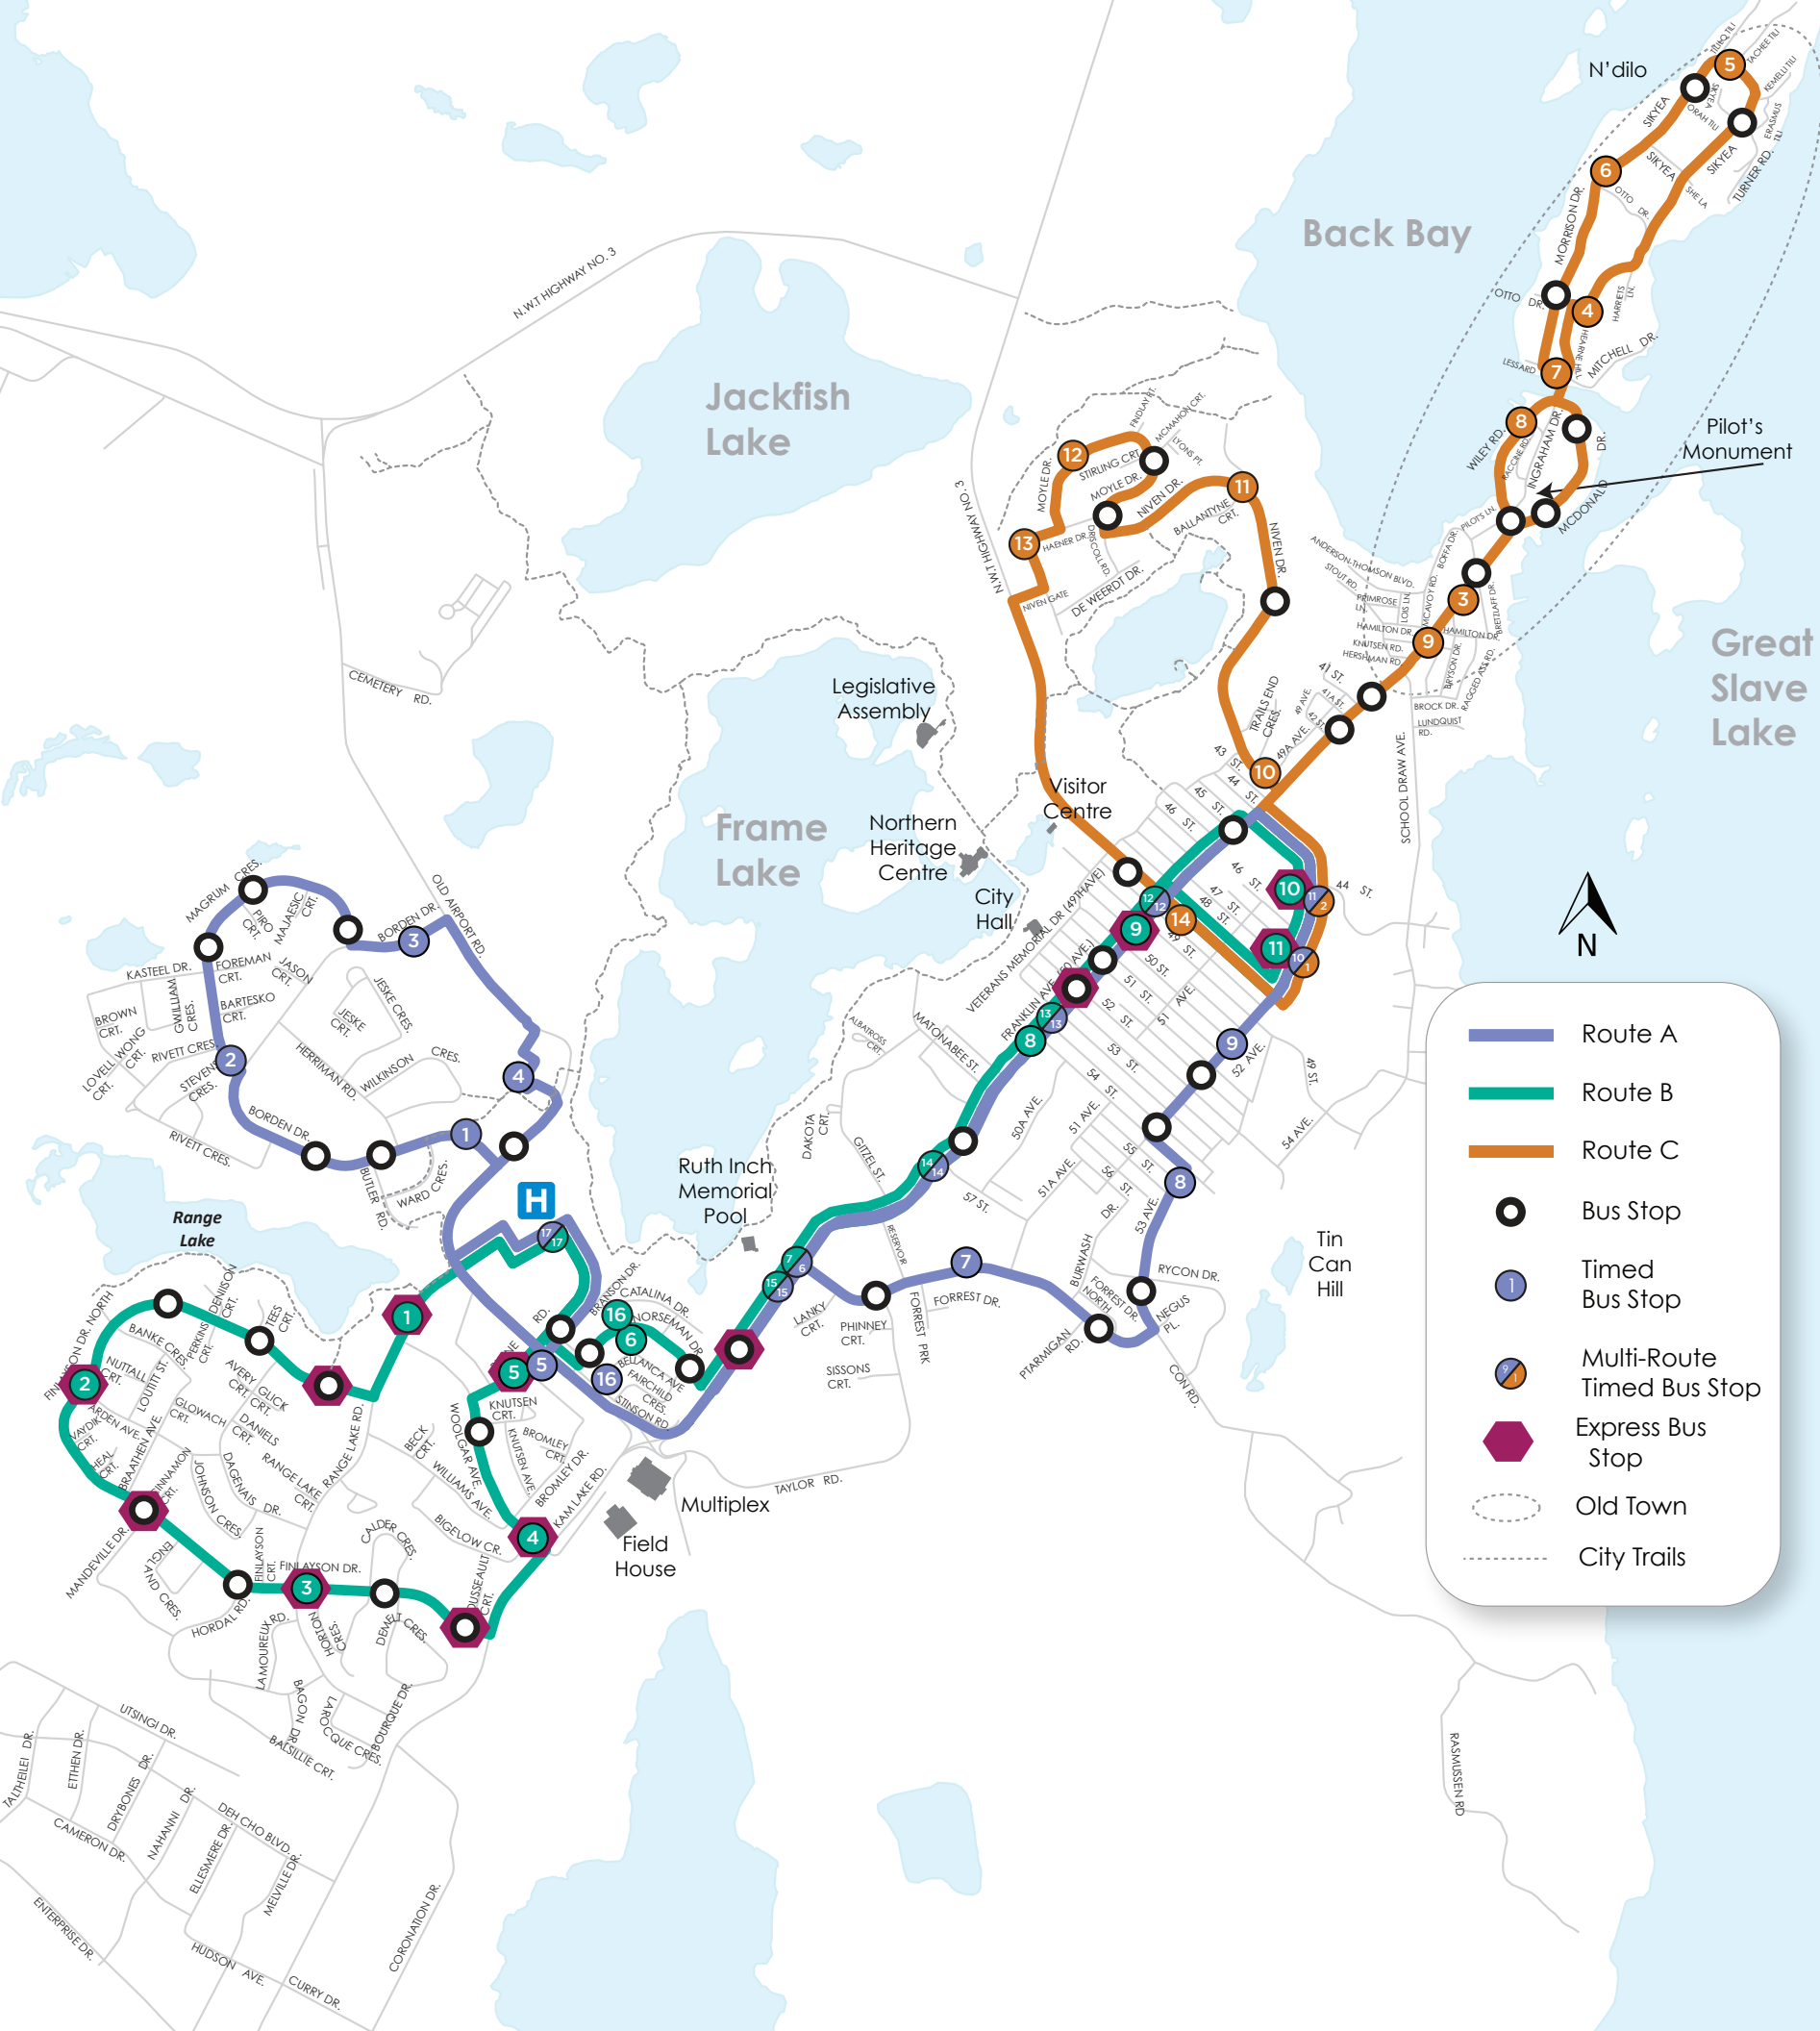

FARES

Single Ticket

Adult	18 yrs+	$3.00
Students *		$2.00
Seniors	60 yrs+	$2.00
Persons with Disabilities		
	Yellowknife Public Transit	$2.00
	Yellowknife Accessible Transit (YATS)	$2.00
	Registered YATS User**	Free
	Children (5 years or less with an adult)	Free

Unlimited Monthly Pass

Adults	18 yrs+	$75.00
Students *		$50.00
Seniors	60 yrs+	$50.00
Persons with Disabilities		$50.00
YATS		$50.00

Punch Pass (11 rides for the price of 10)

Adult	18 yrs+	$30.00
Students*		$20.00
Seniors	60 yrs+	$20.00
Persons with Disabilities		
	Yellowknife Public Transit	$20.00
	YATS	$20.00

Unlimited Annual Pass

Adults	18 yrs+	$750.00
Students *		$500.00
Seniors	60 yrs+	$500.00
Persons with Disabilities		$500.00
Yellowknife Accessible Transit		$500.00
Pass Replacement Fee		$5.00

Passes are non-transferable to other riders.

*Students includes from K-12 and Aurora College Students School Year Discounted Passes for high school students are available from the service provider. Aurora College students must show current Student ID Card in order to receive the student rate.

** Registered YATS Users must use their Concessionary Transit Pass in order to ride conventional transit for free.

Monthly and Punch Passes are available for purchase at:

- City Hall
- Direct Charge Co-op
- Downtown Reddi Mart
- Fieldhouse
- Ruth Inch Memorial Pool
- Sutherland's Drugs
- Village Reddi-Mart

YATS passes are available only at City Hall, Ruth Inch Memorial Pool and Fieldhouse.

Transfers

Depending on your destination, it may be necessary to transfer between bus routes. Transfers will be provided by the bus driver upon request.

Schedules are available on all buses, from bus pass vendors and at www.yellowknife.ca/transit