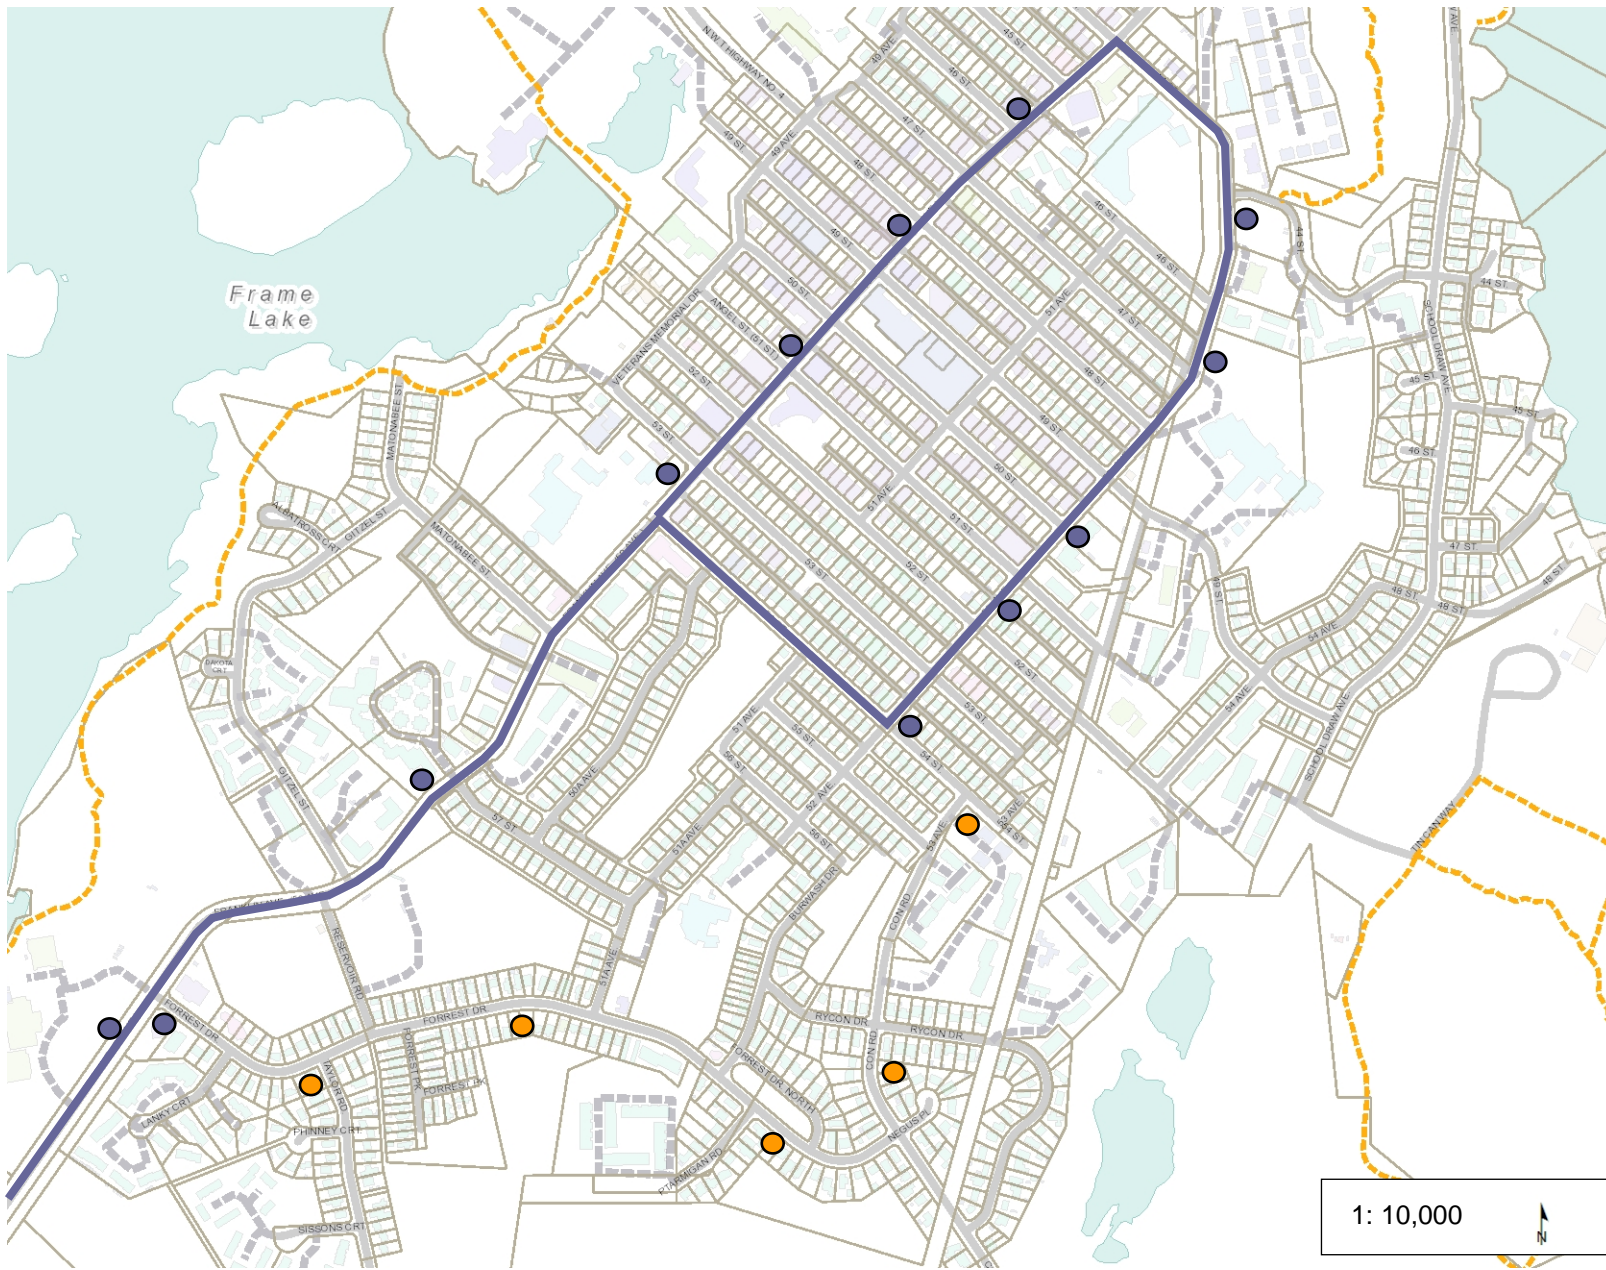

Transit Route A - Detour

Transit Route A Detour begins Tuesday, July 30th, 2019

Legend

- Subleases - Archived
- Undeveloped Area
- Buildings**
 - <all other values>
 - Arctic Winter Games 2008
 - Church
 - City of Yellowknife
 - Commercial
 - Government
 - Hospital
 - Hotels and Motels
 - Office
 - RCMP
 - Recreation
 - Residential
 - School
 - Unknown
- Trails
- Condo Units
- Parcels
- Streets**
 - Road
 - Private Laneway
- Municipal Boundary
- Waterbodies

Notes

- Transit Route A
- Bus Stop
- Bus Stop - Out of Service

0.5 0 0.25 0.5 Kilometers

NAD_1983_UTM_Zone_11N
© City of Yellowknife

This map is a user generated static output from an Internet mapping site and is for reference only. Data layers that appear on this map may or may not be accurate, current, or otherwise reliable.
THIS MAP IS NOT TO BE USED FOR NAVIGATION